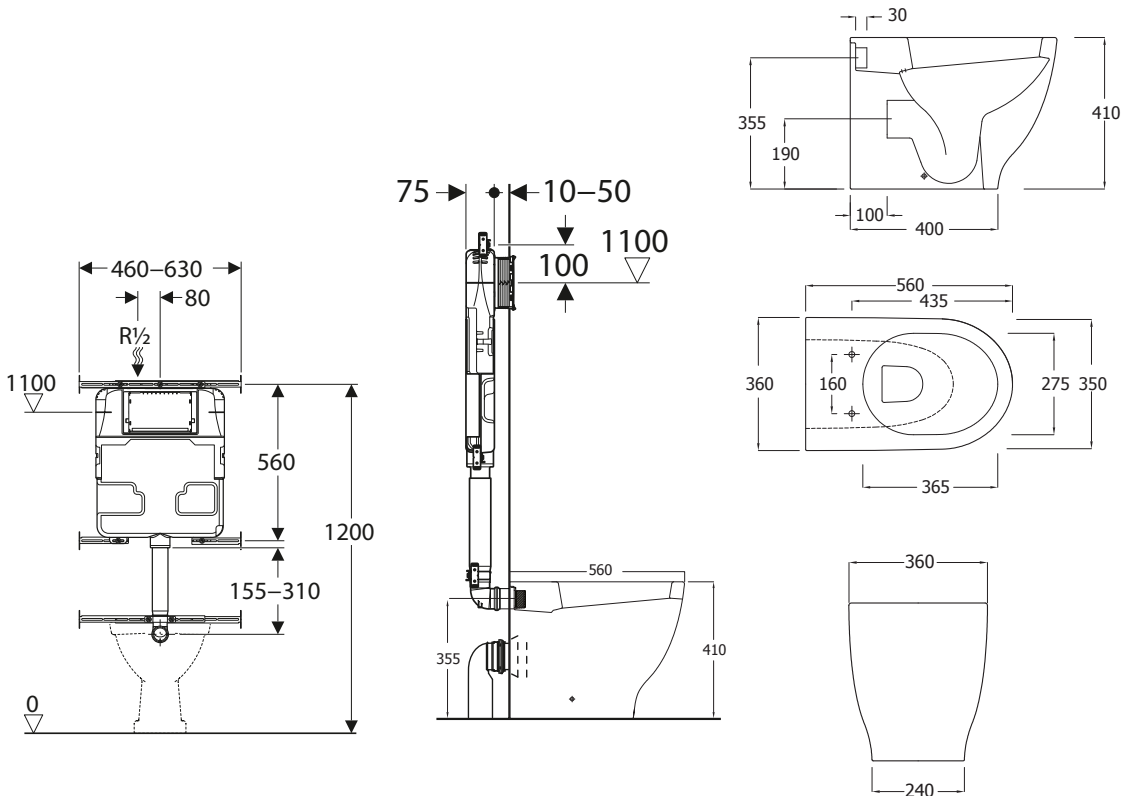

### FEATURES

- ▶ P-trap
- ▶ Geberit frameless Inwall cistern
- ▶ Slim soft close seat
- ▶ White only

Bolero

Sigma 20

Sigma 50

In wall cistern Frameless

\* Tolerance:  $\pm 3\%$  on dimensions below 200mm &  $\pm 5\%$  for dimensions above 200mm  
 All Measurements relate to finish floor or finish wall measurements.  
 All information shown are correct at time of printing, 30/07/2015.  
 RAK Bathware recommends, that prior to installation all technical specifications be confirmed with current tech specs on our website [www.rakbathware.com.au](http://www.rakbathware.com.au)