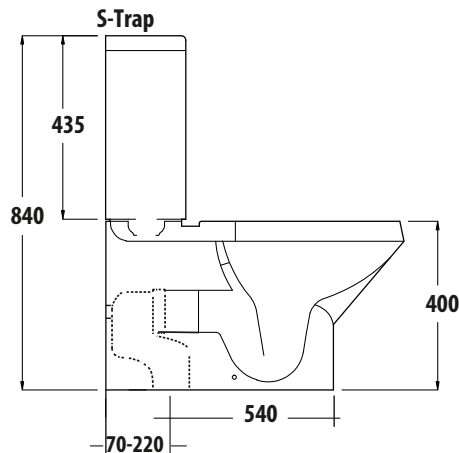

### Installation Note:

Rear inlet requires 15mm female BP flush with the finished wall

### FEATURES

- P-Trap
- Boxed rim pan
- Concealed floor fixings
- Cistern with Geberit valves
- Dual back inlet connection
- Urea soft close quick release seat (White only)
- WELS 4 star rated, 4.5/3L

### AVAILABLE OPTIONS

- Maxi S-Trap vario bend 70-220mm connector
- Bottom inlet
- ABS soft close seat with stainless steel hinges (Ivory only)
- Colour: White or Ivory

\* Tolerance:  $\pm 3\%$  on dimensions below 200mm &  $\pm 5\%$  for dimensions above 200mm  
 All Measurements relate to finish floor or finish wall measurements.  
 All information shown are correct at time of printing. 19/03/2015.  
 RAK Bathware recommends, that prior to installation all technical specifications be confirmed with current tech specs on our website [www.rakbathware.com.au](http://www.rakbathware.com.au)