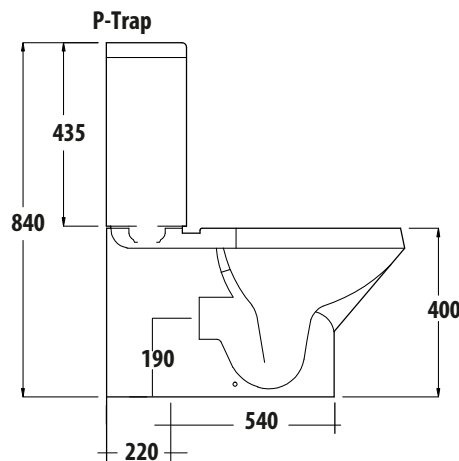

### Installation Note:

Rear inlet requires 15mm female BP flush with the finished wall

### FEATURES

- P-Trap
- Boxed rim pan
- Concealed floor fixings
- Cistern with Geberit valves
- Dual back inlet connection
- Urea soft close quick release seat (White only)
- WELS 4 star rated, 4.5/3L

### AVAILABLE OPTIONS

- Maxi S-Trap vario bend 70-220mm connector
- Bottom inlet
- ABS soft close seat with stainless steel hinges (Ivory only)
- Colour: White or Ivory

\* Tolerance:  $\pm 3\%$  on dimensions below 200mm &  $\pm 5\%$  for dimensions above 200mm  
 All Measurements relate to finish floor or finish wall measurements.  
 All information shown are correct at time of printing. 19/03/2015.  
 RAK Bathware recommends, that prior to installation all technical specifications be confirmed with current tech specs on our website [www.rakbathware.com.au](http://www.rakbathware.com.au)