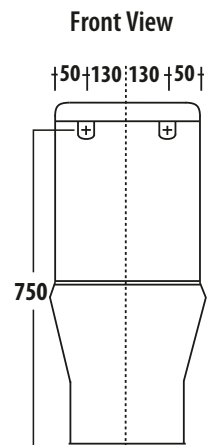

### Installation Note:

Rear inlet requires 15mm female BP flush with the finished wall

### FEATURES

- P-Trap
- Boxed rim pan
- Concealed floor fixings
- Cistern with Geberit valves
- Dual back inlet connection
- Urea soft close quick release seat (White only)
- WELS 4 star rated, 4.5/3L

### AVAILABLE OPTIONS

- Maxi S-Trap vario bend 70-220mm connector
- Bottom inlet
- ABS soft close seat with stainless steel hinges (Ivory only)
- Colour: White or Ivory

\* Tolerance:  $\pm 3\%$  on dimensions below 200mm &  $\pm 5\%$  for dimensions above 200mm  
 All Measurements relate to finish floor or finish wall measurements.  
 All information shown are correct at time of printing. 19/03/2015.  
 RAK Bathware recommends, that prior to installation all technical specifications be confirmed with current tech specs on our website [www.rakbathware.com.au](http://www.rakbathware.com.au)