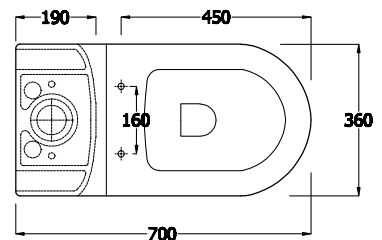

### FEATURES

- P-Trap
- Boxed rim pan
- Concealed floor fixings
- Cistern with Geberit valves
- Dual back inlet connection
- Urea soft close quick release seat (White only)
- WELS 4 star rated, 4.5/3L

### AVAILABLE OPTIONS

- Maxi S-Trap vario bend 70-220mm connector
- Bottom inlet
- ABS soft close seat with stainless steel hinges (Ivory only)
- Colour: White or Ivory

\* Tolerance:  $\pm 3\%$  on dimensions below 200mm &  $\pm 5\%$  for dimensions above 200mm  
 All Measurements relate to finish floor or finish wall measurements.  
 All information shown are correct at time of printing. 19/03/2015.  
 RAK Bathware recommends, that prior to installation all technical specifications be confirmed with current tech specs on our website [www.rakbathware.com.au](http://www.rakbathware.com.au)