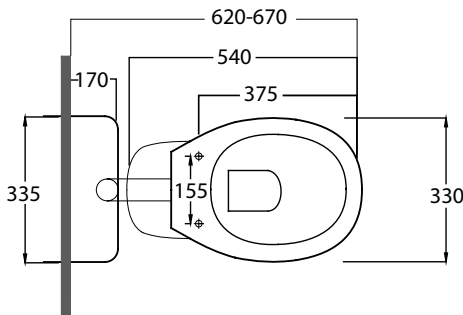

Junior Suite

FEATURES

- S-Trap 180-230mm
- Boxed rim pan
- Urea seat with stainless steel hinges
- Ceramic dual flush cistern
- Cistern with WDI valves
- Left or right bottom inlet connection
- White only

WARRANTY

- Vitreous China: 10 year
- Internal valves: 2 year
- Seat: 1 year

www.rakbathware.com.au 1300 661 727

* Tolerance: $\pm 3\%$ on dimensions below 200mm & $\pm 5\%$ for dimensions above 200mm
 All Measurements relate to finish floor or finish wall measurements.
 All information shown are correct at time of printing, 21/10/2015.
 RAK Bathware recommends, that prior to installation all technical specifications
 be confirmed with current tech specs on our website www.rakbathware.com.au