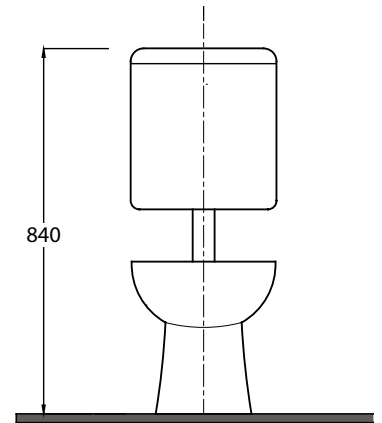

Junior Suite

FEATURES

- S-Trap 180-230mm
- Boxed rim pan
- Urea seat with stainless steel hinges
- Ceramic dual flush cistern
- Cistern with WDI valves
- Left or right bottom inlet connection
- White only

WARRANTY

- Vitreous China: 10 year
- Internal valves: 2 year
- Seat: 1 year

www.rakbathware.com.au 1300 661 727

* Tolerance: $\pm 3\%$ on dimensions below 200mm & $\pm 5\%$ for dimensions above 200mm
 All Measurements relate to finish floor or finish wall measurements.
 All information shown are correct at time of printing, 21/10/2015.
 RAK Bathware recommends, that prior to installation all technical specifications
 be confirmed with current tech specs on our website www.rakbathware.com.au