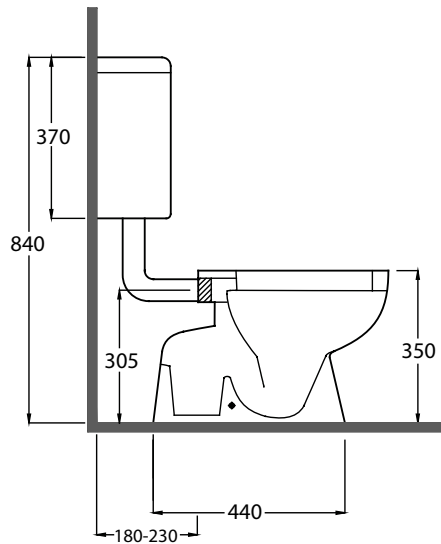

Junior Suite

FEATURES

- S-Trap 180-230mm
- Boxed rim pan
- Urea seat with stainless steel hinges
- Ceramic dual flush cistern
- Cistern with WDI valves
- Left or right bottom inlet connection
- White only

WARRANTY

- Vitreous China: 10 year
- Internal valves: 2 year
- Seat: 1 year

www.rakbathware.com.au 1300 661 727

* Tolerance: $\pm 3\%$ on dimensions below 200mm & $\pm 5\%$ for dimensions above 200mm
 All Measurements relate to finish floor or finish wall measurements.
 All information shown are correct at time of printing, 21/10/2015.
 RAK Bathware recommends, that prior to installation all technical specifications
 be confirmed with current tech specs on our website www.rakbathware.com.au