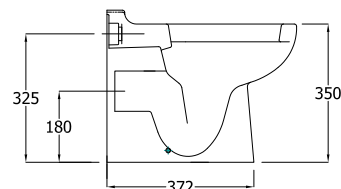

www.rakbathware.com.au 1300 661 727

Junior Wall Faced Pan Geberit Sigma 75 Inwall Cistern

FEATURES

- ▶ P-trap
- ▶ Geberit frameless Inwall cistern
- ▶ Standard seat
- ▶ White only

Bolero

Sigma 20

Sigma 50

WARRANTY

- ▶ Vitreous China: 10 year
- ▶ Seat: 1 year
- ▶ Internal valves: 3 year
- ▶ Mechanical push access plate: 3 year
- ▶ Concealed cistern tank: 10 year

AVAILABLE OPTIONS

- ▶ Buttons:
 - Bolero:** bright chrome, satin chrome
 - Sigma 20:** bright chrome, satin chrome, black plate with chrome button
 - Sigma 50:** white plate with chrome button, black plate with chrome button

In wall cistern Frameless

* Tolerance: $\pm 3\%$ on dimensions below 200mm & $\pm 5\%$ for dimensions above 200mm
 All Measurements relate to finish floor or finish wall measurements.
 All information shown are correct at time of printing, 24/03/2015.
 RAK Bathware recommends, that prior to installation all technical specifications be confirmed with current tech specs on our website www.rakbathware.com.au