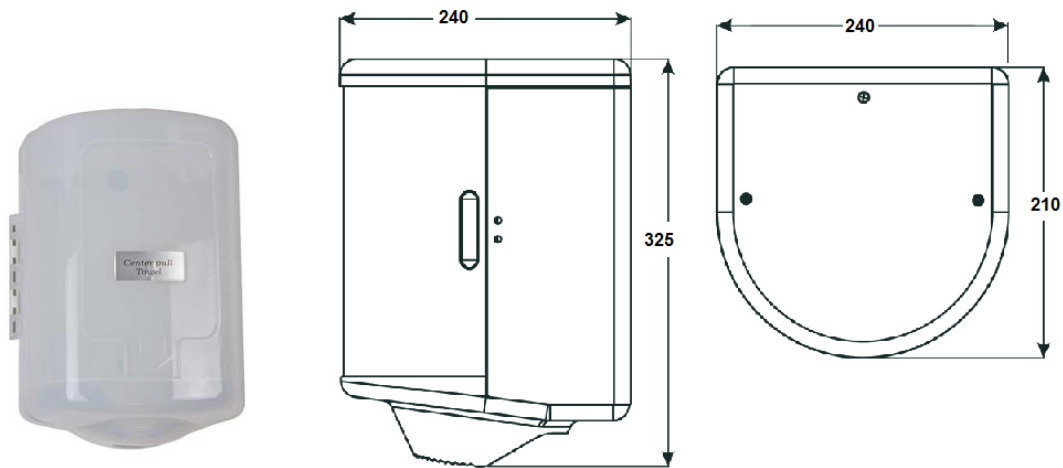

TECHNICAL DATA
CENTRE FEED PAPER TOWEL DISPENSER
ABS PLASTIC

MODEL S-127

Size: (WHD) 240mm x 325mm x 210mm

Material: ABS plastic with a white finish

Construction:

The unit has a plastic lock and the cover swings away for loading

Capacity:

One standard roll of centre feed paper towel

Installation:

Secures to the wall with mounting screws using the holes provided

Phone: (02) 95344031

Fax: (02) 95841030

www.starwashroom.com.au

Email: info@starwashroom.com.au