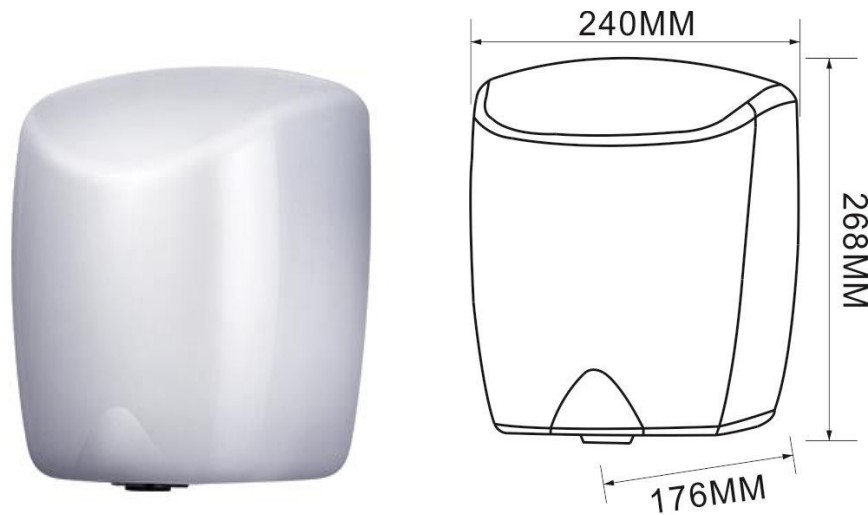

**TECHNICAL DATA**  
**AUTOMATIC JET HAND DRYER**  
**WHITE**

**MODEL S-205-8**

High speed and long-lasting ECO friendly product dries hands completely in 8 - 10 seconds and 3 times faster  
This drying efficiency results in a 95% cost savings vs. paper towels  
Energy saver feature which uses 80% less energy

**Construction:**

The cover is fabricated from type 304 - 1.2mm stainless steel with a white powder coat finish  
The back is fabricated from ABS Plastic  
Power supply is 220Volts / 50HZ / 6Amps / 1350watts

**Size:** (WHD) 240 x 268 x 176mm

**Rating:**

Output air temperature is 40° at a distance of 10cm with an ambient room temperature of 25°  
Air velocity is 60m/s and the air flow is 200m<sup>3</sup>/hour  
Protection Level IP23 Electric Isolation CLASS 1 Finish Bright Brush Motor 24000R/M  
Quiet operation - 70dB output @ 2m