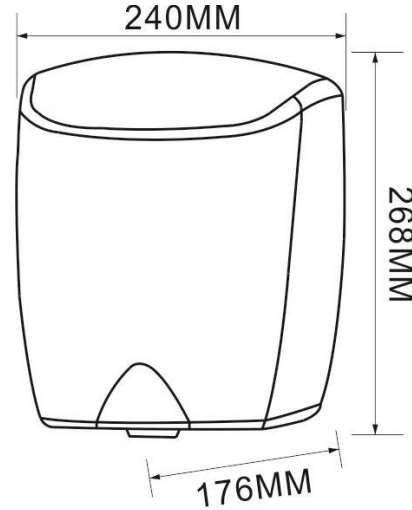

**TECHNICAL DATA**  
**AUTOMATIC JET HAND DRYER**  
**STAINLESS STEEL**

**MODEL S-205-SS**

High speed and long-lasting ECO friendly product dries hands completely in 8 - 10 seconds and 3 times faster  
This drying efficiency results in a 95% cost savings vs. paper towels  
Energy saver feature which uses 80% less energy

**Construction:**

The cover is fabricated from type 304 - 1.2mm stainless steel with a satin finish  
The back is fabricated from ABS Plastic  
Power supply is 220Volts / 50HZ / 6Amps / 1350watts

**Size:** (WHD) 240mm x 268mm x 176mm