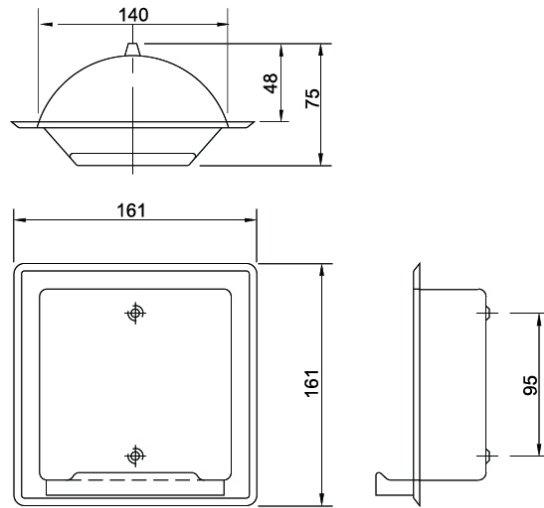

TECHNICAL DATA RECESSED SOAP DISH

MODEL S-422

S-422

Stainless steel with a bright polished finish

S-422-6

Stainless steel with a satin finish

Size:

(WHD) 161mm x 161mm x 90mm

Material:

Fabricated from heavy gauge type 304 stainless steel

Installation:

Requires wall opening 145mm wide x 145mm high x 50mm deep
Secure with mounting screws using the holes provided

Phone: (02) 95344031