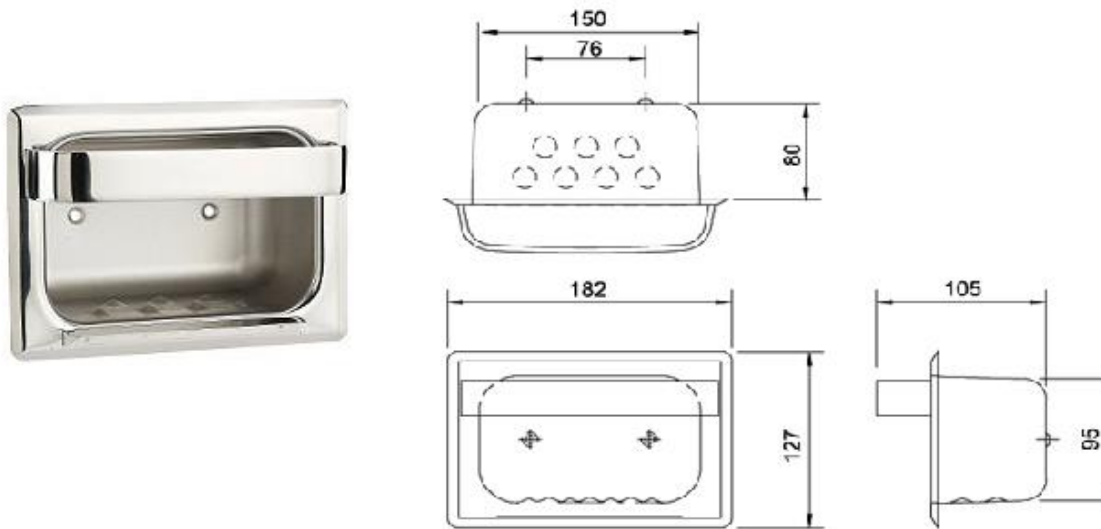

**TECHNICAL DATA  
SOAP DISH WITH BAR  
RECESSED MOUNTED**

**MODEL S-424**

**Size:**  
(WHD) 182mm x 127mm x 105mm

**Material:**  
The dish is fabricated from 1.2mm 304 stainless steel with a satin finish  
The bar is fabricated from 3.0mm type 304 stainless steel with a satin finish

**Installation:**  
Requires wall opening 155mm wide x 95mm high x 90mm deep  
Secure with mounting screws using the holes provided

Phone: (02) 95344031  
Fax: (02) 95841030  
www.starwashroom.com.au  
Email: info@starwashroom.com.au  
ABN: 78 146 670 493 | ACN: 146 670 493  
Unit 2 , 41-45 Lorraine St , Peakhurst NSW 2210  
P O Box 2210 , Peakhurst NSW 2210