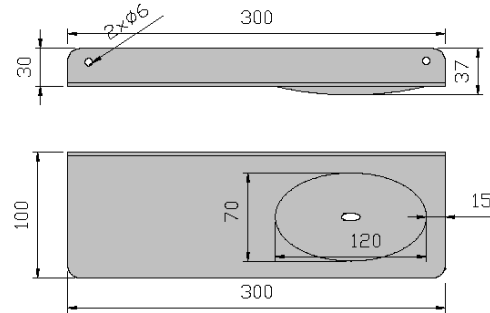

TECHNICAL DATA
SOAP DISH / SHOWER SHELF
SURFACE MOUNTED

MODEL S-426

Size:
(WHD) 300mm x 37mm x 100mm

Material:
The dish is fabricated from 3.0mm 304 stainless steel with a satin finish

Installation:
Secure with mounting screws using the holes provided