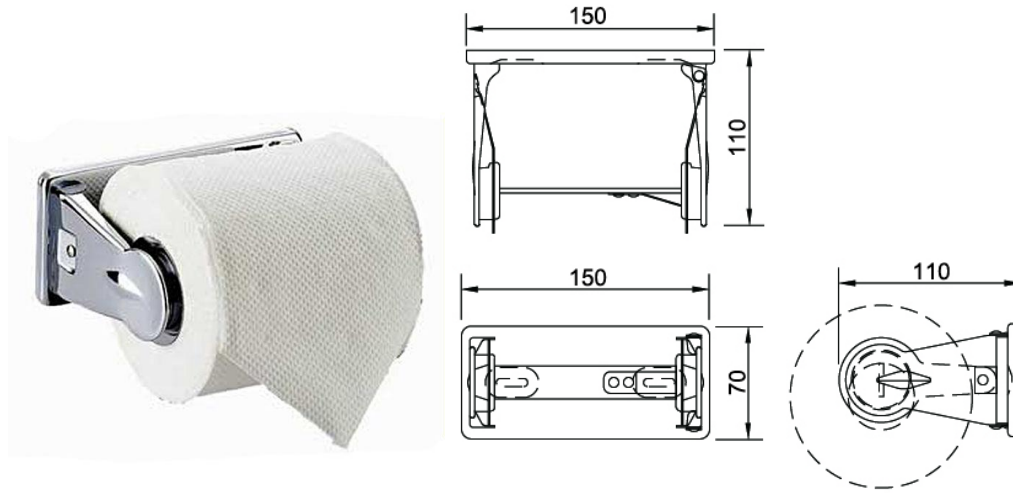

TECHNICAL DATA TOILET TISSUE DISPENSER

MODEL S-605

Size:
(WHD) 150mm x 70mm x 110mm

Construction:
Fabricated from heavy gauge steel with a chrome plated finish and theft resistant spindle

Capacity:
One standard core toilet tissue roll through 6 "in diameter

Operation:
Remove tissue roll core to access special locking latch for reloading a new roll

Installation:
Secures to the wall with mounting screws using the holes provided

Phone: (02) 95344031
Fax: (02) 95841030
www.starwashroom.com.au
Email: info@starwashroom.com.au
ABN: 78 146 670 493 | ACN: 146 670 493
Unit 2 , 41-45 Lorraine St , Peakhurst NSW 2210
P O Box 2210 , Peakhurst NSW 2210