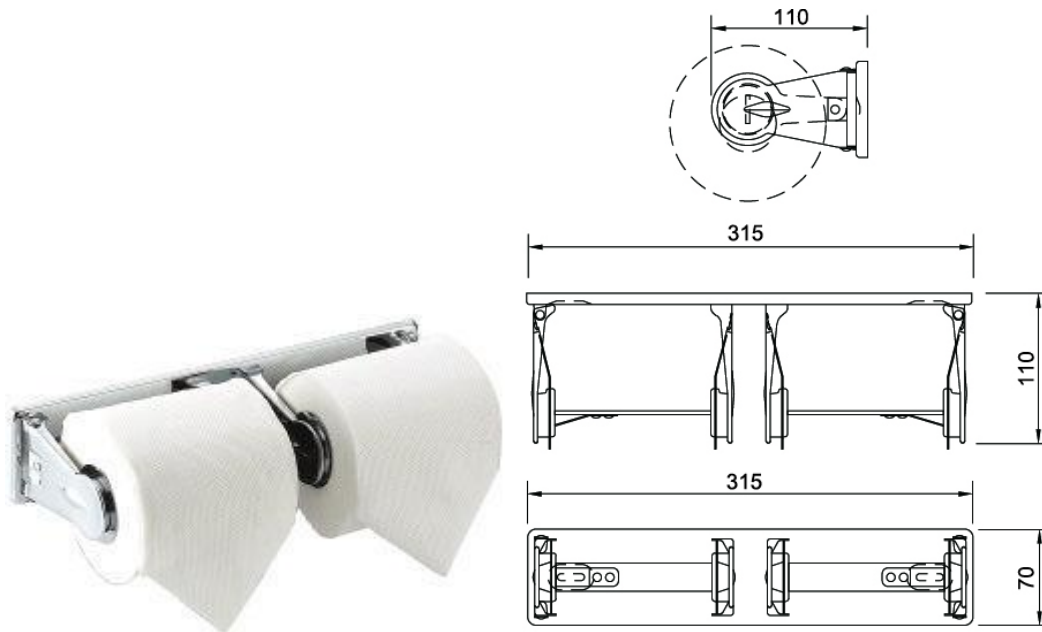

TECHNICAL DATA DOUBLE TOILET TISSUE DISPENSER

MODEL S-6052

Size:
(WHD) 315mm x 70mm x 110mm

Material:
Manufactured from heavy gauge steel with a chrome-plated finish
Theft resistant spindles

Capacity:
Two standard core toilet tissue rolls up to 125mm in diameter