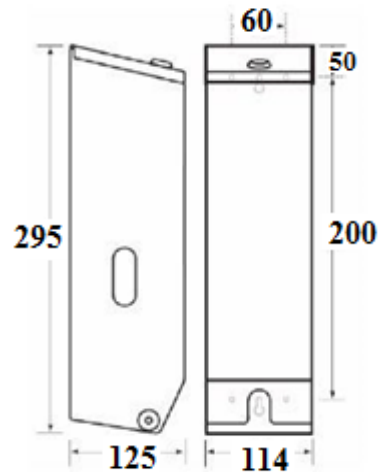

TECHNICAL DATA
DUAL ROLL TOILET TISSUE DISPENSER
SURFACE MOUNTED
STAINLESS STEEL SATIN FINISH

MODEL S-622

Size:
(WHD) 114mm x 295mm x 125mm

Material:
The lockable unit is fabricated from type 304 stainless steel with a satin finish

Optional: S-622-8
As above fabricated from zinc-annealed steel with a white powder coated finish

Capacity:
2 rolls of standard core toilet tissue

Installation:
Secures to the wall with mounting screws using the holes provided