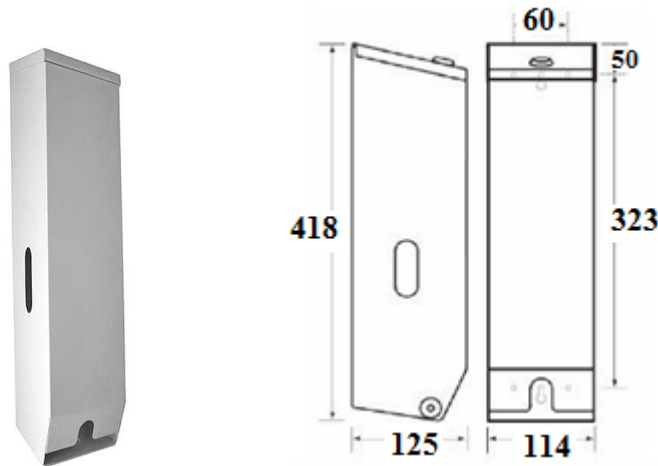

TECHNICAL DATA
TRIPLE ROLL TOILET TISSUE DISPENSER
SURFACE MOUNTED WHITE

MODEL S-623-8

Size:
(WHD) 114mm x 418mm x 125mm

Material:
The lockable unit is fabricated from zinc-annealed steel with a white powder coated finish

Optional: S-623
As above fabricated from type 304 stainless steel with a satin finish

Capacity:
3 rolls of standard core toilet tissue

Installation:
Secures to the wall with mounting screws using the holes provided