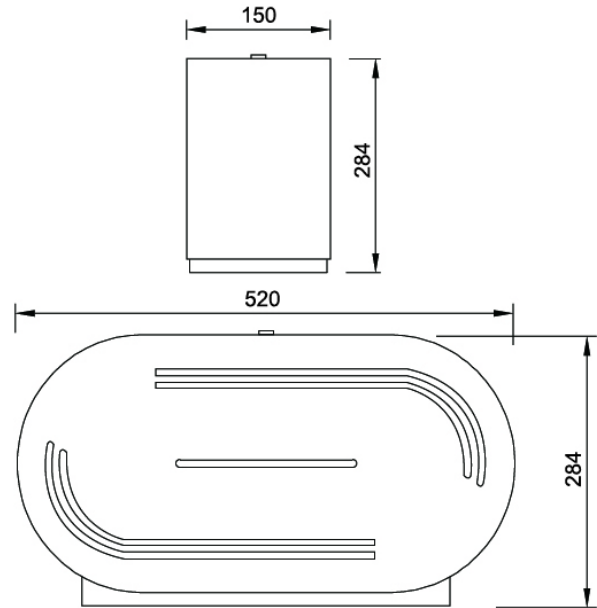

TECHNICAL DATA
DOUBLE JUMBO ROLL
TOILET TISSUE DISPENSER
SURFACE MOUNTED

MODEL S-630

Size:
(WHD) 520mm x 284mm x 150mm

Material:
Type 304 stainless steel with a satin finish

Capacity:
2 x Jumbo roll toilet tissue