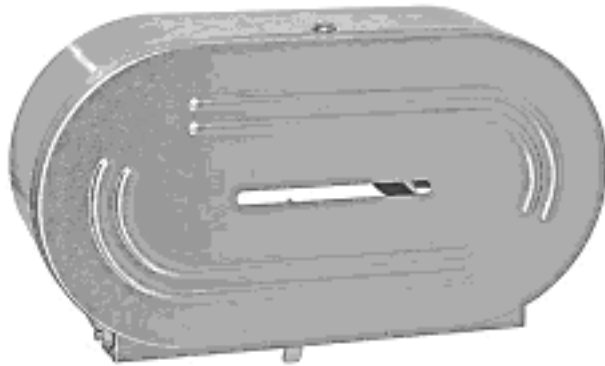

TECHNICAL DATA
DOUBLE JUMBO ROLL
TOILET TISSUE DISPENSER
SURFACE MOUNTED

MODEL S-630

Size:
(WHD) 520mm x 284mm x 150mm

Material:
Type 304 stainless steel with a satin finish

Capacity:
2 x Jumbo roll toilet tissue