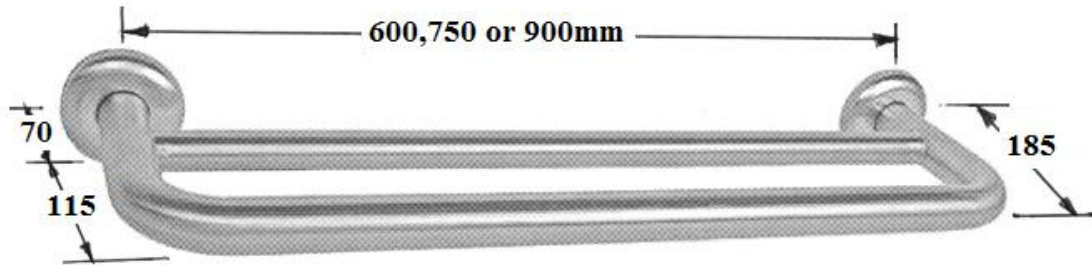

# TECHNICAL DATA GRAB RAIL / TOWEL RAIL

MODEL S32-017

## S32-017

Sizes available - 600mm, 750mm and 900mm

**S32-017-8** Optional grab rail / towel rail with a powder coated finish

**Material:** 32mm Type 304 Stainless steel with a satin finish

### Construction:

Rail - fabricated of type 304 - 1.2mm stainless steel

Flanges - fabricated of type 304 - 3.0mm stainless steel with 3 fixing holes

Cover - fabricated of type 304 - 0.7mm stainless steel