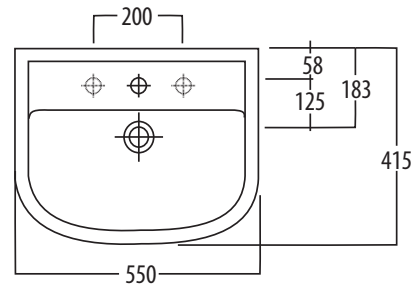

### FEATURES

- ▶ 550 x 415mm with overflow
- ▶ White only

### AVAILABLE OPTIONS

- ▶ 1 or 3 tap holes

### VOLUME

- ▶ 6.0 Litres