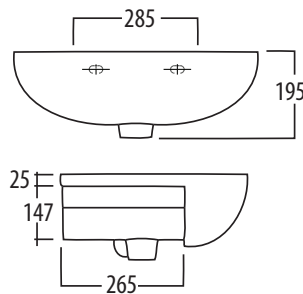

Compact 550 Semi Recessed Basin

FEATURES

- ▶ 550 x 415mm with overflow
- ▶ White only

WARRANTY

- ▶ Vitreous China: 10 year

AVAILABLE OPTIONS

- ▶ 1 or 3 tap holes

VOLUME

- ▶ 6.0 Litres

www.rakbathware.com.au 1300 661 727 Tap & overflow ring not included

Installation Note:

Flexible sealant must be used to install basin.

* Tolerance: $\pm 3\%$ on dimensions below 200mm & $\pm 5\%$ for dimensions above 200mm
 All Measurements relate to finish floor or finish wall measurements.
 All information shown are correct at time of printing, 09/03/2015.
 RAK Bathware recommends, that prior to installation all technical specifications be confirmed with current tech specs on our website www.rakbathware.com.au