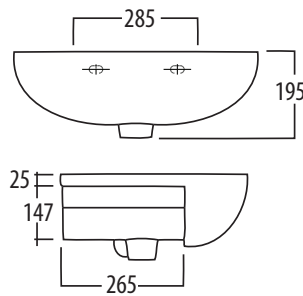

### FEATURES

- ▶ 550 x 415mm with overflow
- ▶ White only

### AVAILABLE OPTIONS

- ▶ 1 or 3 tap holes

### VOLUME

- ▶ 6.0 Litres