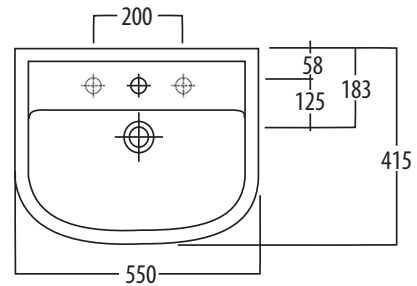

Compact 550 Semi Recessed Basin

FEATURES

- ▶ 550 x 415mm with overflow
- ▶ White only

WARRANTY

- ▶ Vitreous China: 10 year

AVAILABLE OPTIONS

- ▶ 1 or 3 tap holes

VOLUME

- ▶ 6.0 Litres

www.rakbathware.com.au 1300 661 727 Tap & overflow ring not included

Installation Note:

Flexible sealant must be used to install basin.

* Tolerance: $\pm 3\%$ on dimensions below 200mm & $\pm 5\%$ for dimensions above 200mm
 All Measurements relate to finish floor or finish wall measurements.
 All information shown are correct at time of printing, 09/03/2015.
 RAK Bathware recommends, that prior to installation all technical specifications be confirmed with current tech specs on our website www.rakbathware.com.au