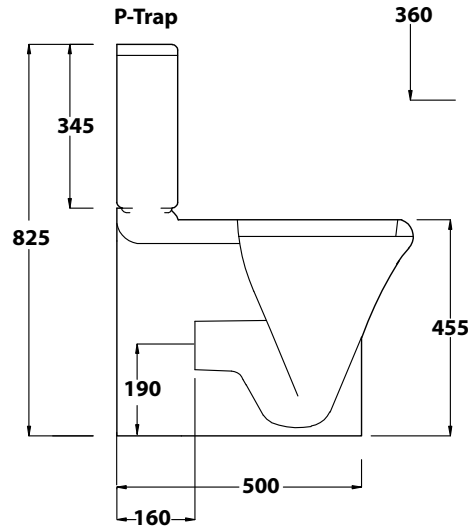

## Compact Back to Wall Bottom Inlet

### FEATURES

- P-Trap
- Boxed rim pan
- Concealed floor fixings
- Cistern with Geberit valves
- Urea soft close quick release seat
- Bottom inlet right or left connection
- Extended height pan
- White only
- WELS 4 star rated, 4.5/3L

### AVAILABLE OPTIONS

- Regular S-Trap vario bend 70-160mm connector
- Maxi S-Trap vario bend 160-210mm connector
- Back inlet centre connection

\* Tolerance:  $\pm 3\%$  on dimensions below 200mm &  $\pm 5\%$  for dimensions above 200mm  
 All Measurements relate to finish floor or finish wall measurements.  
 All information shown are correct at time of printing, 16/12/2014.  
 RAK Bathware recommends, that prior to installation all technical specifications  
 be confirmed with current tech specs on our website [www.rakbathware.com.au](http://www.rakbathware.com.au)