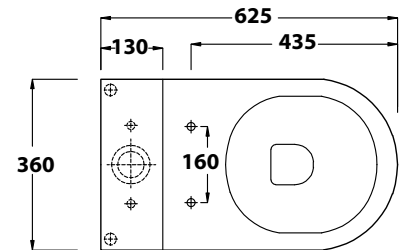

www.rakbathware.com.au 1300 661 727

Compact Back to Wall Bottom Inlet

FEATURES

- P-Trap
- Boxed rim pan
- Concealed floor fixings
- Cistern with Geberit valves
- Urea soft close quick release seat
- Bottom inlet right or left connection
- Extended height pan
- White only
- WELS 4 star rated, 4.5/3L

WARRANTY

- Vitreous China: 10 year
- Internal valves: 2 year
- Seat: 1 year

AVAILABLE OPTIONS

- Regular S-Trap vario bend 70-160mm connector
- Maxi S-Trap vario bend 160-210mm connector
- Back inlet centre connection

* Tolerance: $\pm 3\%$ on dimensions below 200mm & $\pm 5\%$ for dimensions above 200mm
 All Measurements relate to finish floor or finish wall measurements.
 All information shown are correct at time of printing, 16/12/2014.
 RAK Bathware recommends, that prior to installation all technical specifications
 be confirmed with current tech specs on our website www.rakbathware.com.au