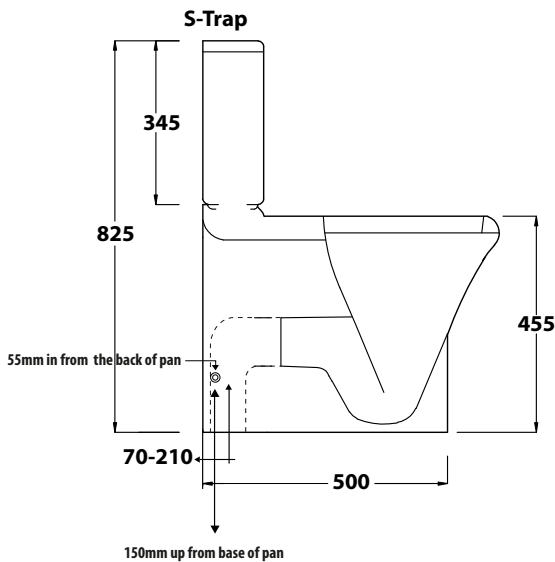

www.rakbathware.com.au 1300 661 727

Compact Back to Wall Bottom Inlet

FEATURES

- P-Trap
- Boxed rim pan
- Concealed floor fixings
- Cistern with Geberit valves
- Urea soft close quick release seat
- Bottom inlet right or left connection
- Extended height pan
- White only
- WELS 4 star rated, 4.5/3L

WARRANTY

- Vitreous China: 10 year
- Internal valves: 2 year
- Seat: 1 year

AVAILABLE OPTIONS

- Regular S-Trap vario bend 70-160mm connector
- Maxi S-Trap vario bend 160-210mm connector
- Back inlet centre connection

* Tolerance: $\pm 3\%$ on dimensions below 200mm & $\pm 5\%$ for dimensions above 200mm
 All Measurements relate to finish floor or finish wall measurements.
 All information shown are correct at time of printing, 16/12/2014.
 RAK Bathware recommends, that prior to installation all technical specifications
 be confirmed with current tech specs on our website www.rakbathware.com.au