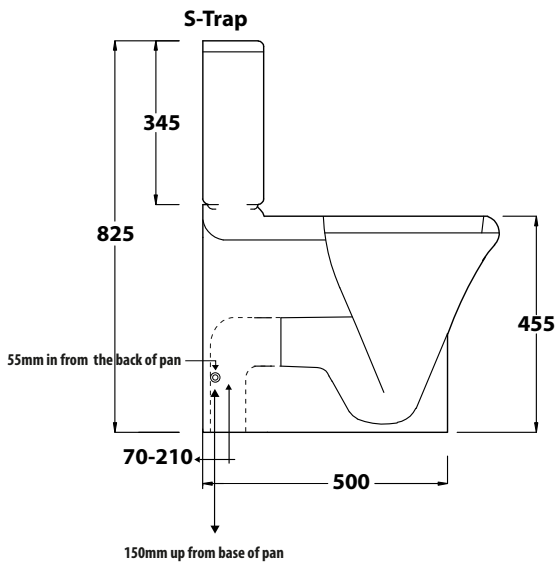

## Compact Back to Wall Bottom Inlet

### FEATURES

- P-Trap
- Boxed rim pan
- Concealed floor fixings
- Cistern with Geberit valves
- Urea soft close quick release seat
- Bottom inlet right or left connection
- Extended height pan
- White only
- WELS 4 star rated, 4.5/3L

### AVAILABLE OPTIONS

- Regular S-Trap vario bend 70-160mm connector
- Maxi S-Trap vario bend 160-210mm connector
- Back inlet centre connection

\* Tolerance:  $\pm 3\%$  on dimensions below 200mm &  $\pm 5\%$  for dimensions above 200mm  
 All Measurements relate to finish floor or finish wall measurements.  
 All information shown are correct at time of printing, 16/12/2014.  
 RAK Bathware recommends, that prior to installation all technical specifications  
 be confirmed with current tech specs on our website [www.rakbathware.com.au](http://www.rakbathware.com.au)