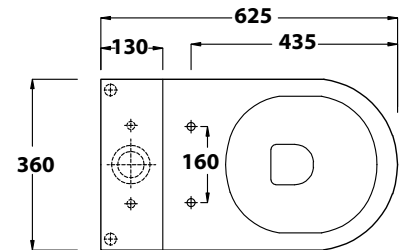

### FEATURES

- P-Trap
- Boxed rim pan
- Concealed floor fixings
- Cistern with Geberit valves
- Urea soft close quick release seat
- Bottom inlet right or left connection
- Extended height pan
- White only
- WELS 4 star rated, 4.5/3L

### AVAILABLE OPTIONS

- Regular S-Trap vario bend 70-160mm connector
- Maxi S-Trap vario bend 160-210mm connector
- Back inlet centre connection

\* Tolerance:  $\pm 3\%$  on dimensions below 200mm &  $\pm 5\%$  for dimensions above 200mm  
 All Measurements relate to finish floor or finish wall measurements.  
 All information shown are correct at time of printing, 16/12/2014.  
 RAK Bathware recommends, that prior to installation all technical specifications  
 be confirmed with current tech specs on our website [www.rakbathware.com.au](http://www.rakbathware.com.au)