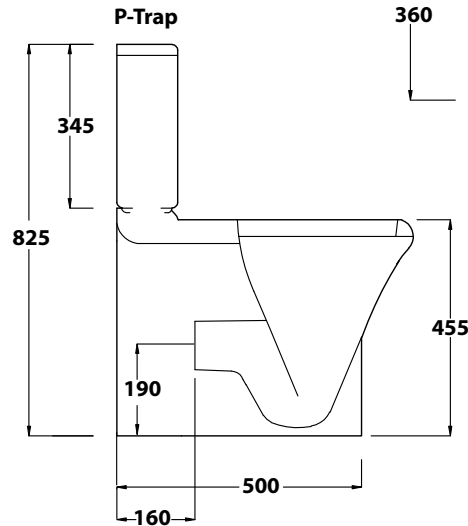

www.rakbathware.com.au 1300 661 727

Compact Back to Wall Bottom Inlet

FEATURES

- P-Trap
- Boxed rim pan
- Concealed floor fixings
- Cistern with Geberit valves
- Urea soft close quick release seat
- Bottom inlet right or left connection
- Extended height pan
- White only
- WELS 4 star rated, 4.5/3L

WARRANTY

- Vitreous China: 10 year
- Internal valves: 2 year
- Seat: 1 year

AVAILABLE OPTIONS

- Regular S-Trap vario bend 70-160mm connector
- Maxi S-Trap vario bend 160-210mm connector
- Back inlet centre connection

* Tolerance: $\pm 3\%$ on dimensions below 200mm & $\pm 5\%$ for dimensions above 200mm
 All Measurements relate to finish floor or finish wall measurements.
 All information shown are correct at time of printing, 16/12/2014.
 RAK Bathware recommends, that prior to installation all technical specifications
 be confirmed with current tech specs on our website www.rakbathware.com.au