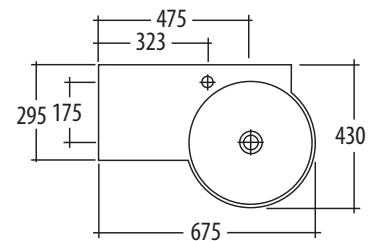

#### FEATURES

- ▶ 675 x 430mm without overflow
- ▶ Mounting bolts
- ▶ 1 tap hole
- ▶ White only

#### AVAILABLE OPTIONS

- ▶ LHS & RHS **shelf**

#### VOLUME

- ▶ 8.0 Litres

[www.rakbathware.com.au](http://www.rakbathware.com.au) 1300 661 727

**Tap, overflow ring & pop up waste is not included**

\* Tolerance:  $\pm 3\%$  on dimensions below 200mm &  $\pm 5\%$  for dimensions above 200mm  
 All Measurements relate to finish floor or finish wall measurements.  
 All information shown are correct at time of printing, 09/03/2015.  
 RAK Bathware recommends, that prior to installation all technical specifications be confirmed with current tech specs on our website [www.rakbathware.com.au](http://www.rakbathware.com.au)