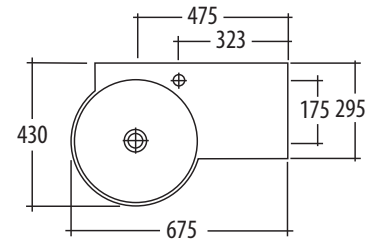

VOLUME

- 8.0 Litres

www.rakbathware.com.au 1300 661 727

Tap, overflow ring & pop up waste is not included