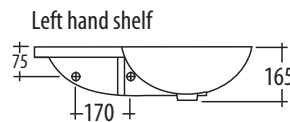

VOLUME

- 8.0 Litres

www.rakbathware.com.au 1300 661 727

Tap, overflow ring & pop up waste is not included