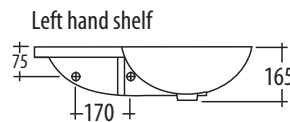

R.A.K. BATHWARE

Gina

Left or Right Hand Wall Basin

FEATURES

- ▶ 675 x 430mm without overflow
- ▶ Mounting bolts
- ▶ 1 tap hole
- ▶ White only

WARRANTY

- ▶ Fire clay: 3 year

AVAILABLE OPTIONS

- ▶ LHS & RHS **shelf**

VOLUME

- ▶ 8.0 Litres

www.rakbathware.com.au 1300 661 727

Tap, overflow ring & pop up waste is not included

* Tolerance: $\pm 3\%$ on dimensions below 200mm & $\pm 5\%$ for dimensions above 200mm
 All Measurements relate to finish floor or finish wall measurements.
 All information shown are correct at time of printing, 09/03/2015.
 RAK Bathware recommends, that prior to installation all technical specifications be confirmed with current tech specs on our website www.rakbathware.com.au