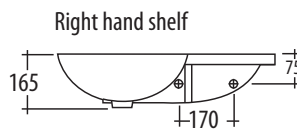

VOLUME

- 8.0 Litres

www.rakbathware.com.au 1300 661 727

Tap, overflow ring & pop up waste is not included