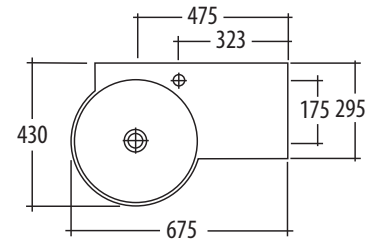

R.A.K. BATHWARE

Gina

Left or Right Hand Wall Basin

FEATURES

- ▶ 675 x 430mm without overflow
- ▶ Mounting bolts
- ▶ 1 tap hole
- ▶ White only

WARRANTY

- ▶ Fire clay: 3 year

AVAILABLE OPTIONS

- ▶ LHS & RHS **shelf**

VOLUME

- ▶ 8.0 Litres

www.rakbathware.com.au 1300 661 727

Tap, overflow ring & pop up waste is not included

* Tolerance: $\pm 3\%$ on dimensions below 200mm & $\pm 5\%$ for dimensions above 200mm
 All Measurements relate to finish floor or finish wall measurements.
 All information shown are correct at time of printing, 09/03/2015.
 RAK Bathware recommends, that prior to installation all technical specifications be confirmed with current tech specs on our website www.rakbathware.com.au