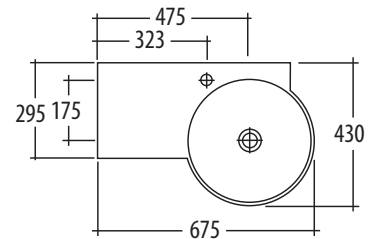

R.A.K. BATHWARE

Gina

Left or Right Hand Wall Basin

FEATURES

- ▶ 675 x 430mm without overflow
- ▶ Mounting bolts
- ▶ 1 tap hole
- ▶ White only

WARRANTY

- ▶ Fire clay: 3 year

AVAILABLE OPTIONS

- ▶ LHS & RHS **shelf**

VOLUME

- ▶ 8.0 Litres

www.rakbathware.com.au 1300 661 727

Tap, overflow ring & pop up waste is not included

* Tolerance: $\pm 3\%$ on dimensions below 200mm & $\pm 5\%$ for dimensions above 200mm
 All Measurements relate to finish floor or finish wall measurements.
 All information shown are correct at time of printing, 09/03/2015.
 RAK Bathware recommends, that prior to installation all technical specifications be confirmed with current tech specs on our website www.rakbathware.com.au