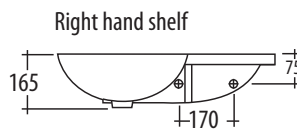

R.A.K. BATHWARE

Gina

Left or Right Hand Wall Basin

FEATURES

- ▶ 675 x 430mm without overflow
- ▶ Mounting bolts
- ▶ 1 tap hole
- ▶ White only

WARRANTY

- ▶ Fire clay: 3 year

AVAILABLE OPTIONS

- ▶ LHS & RHS **shelf**

VOLUME

- ▶ 8.0 Litres

www.rakbathware.com.au 1300 661 727

Tap, overflow ring & pop up waste is not included

* Tolerance: $\pm 3\%$ on dimensions below 200mm & $\pm 5\%$ for dimensions above 200mm
 All Measurements relate to finish floor or finish wall measurements.
 All information shown are correct at time of printing, 09/03/2015.
 RAK Bathware recommends, that prior to installation all technical specifications be confirmed with current tech specs on our website www.rakbathware.com.au