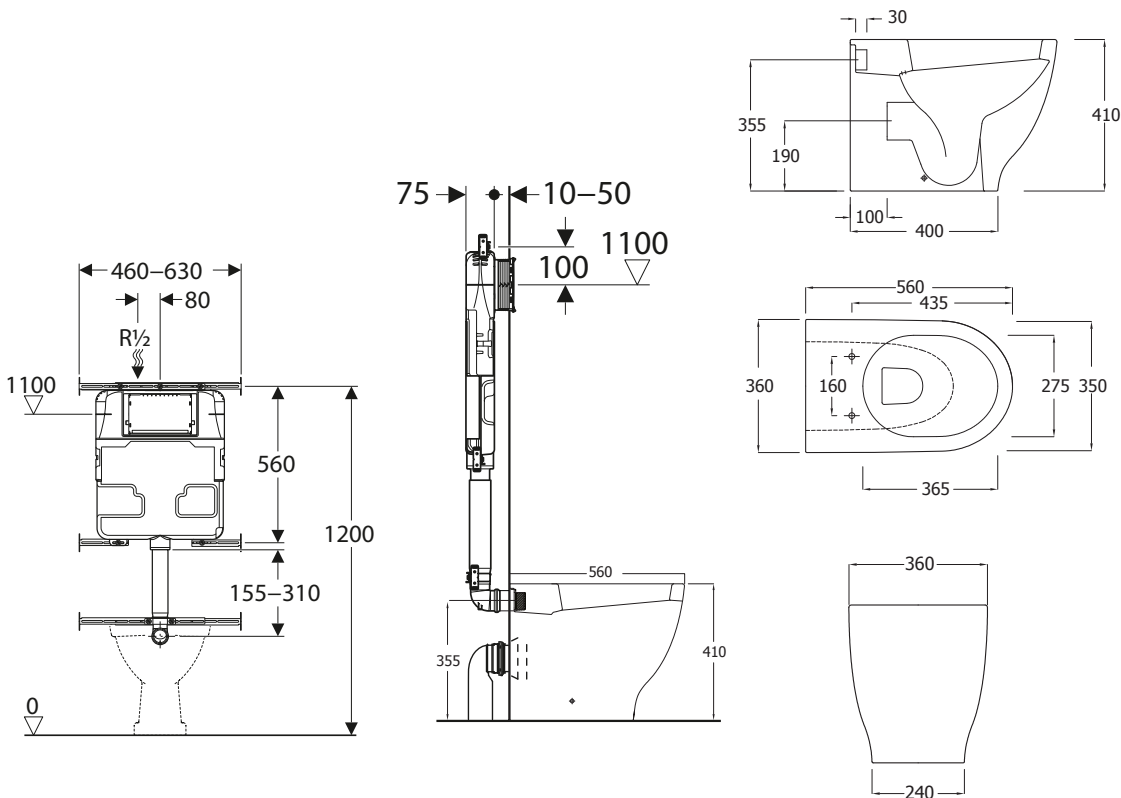

### FEATURES

- ▶ P-trap
- ▶ Geberit frameless Inwall cistern
- ▶ Slim soft close seat
- ▶ White only

Bolero

Sigma 20

Sigma 50

In wall cistern Frameless

\* Tolerance:  $\pm 3\%$  on dimensions below 200mm &  $\pm 5\%$  for dimensions above 200mm  
 All Measurements relate to finish floor or finish wall measurements.  
 All information shown are correct at time of printing, 30/07/2015.  
 RAK Bathware recommends, that prior to installation all technical specifications be confirmed with current tech specs on our website [www.rakbathware.com.au](http://www.rakbathware.com.au)