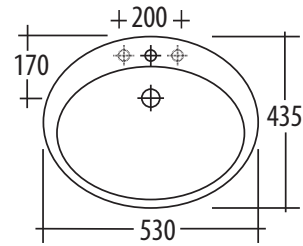

RAK BATHWARE

Jessica Over Counter Basin

FEATURES

- 530 x 435mm with overflow
- Colour: White

WARRANTY

- Vitreous China: 10 year

AVAILABLE OPTIONS

- 1 or 3 tap holes
- Colour: Ivory

VOLUME

- 4.5 Litres

www.rakbathware.com.au 1300 661 727

Tap, overflow ring & pop up waste is not included

Jessica Ivory

Installation Note:

Flexible sealant must be used to install basin.

Please note: The images used in this tech spec are a reference guide only, the colour may vary from the real product.

* Tolerance: $\pm 3\%$ on dimensions below 200mm & $\pm 5\%$ for dimensions above 200mm
 All Measurements relate to finish floor or finish wall measurements.
 All information shown are correct at time of printing, 13/03/2015.
 RAK Bathware recommends, that prior to installation all technical specifications be confirmed with current tech specs on our website www.rakbathware.com.au