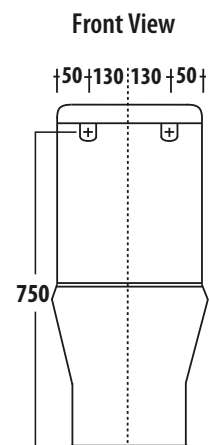

Installation Note:

Rear inlet requires 15mm female BP flush with the finished wall

Jumeirah Back To Wall Back Inlet

FEATURES

- P-Trap
- Boxed rim pan
- Concealed floor fixings
- Cistern with Geberit valves
- Dual back inlet connection
- Urea soft close quick release seat (White only)
- WELS 4 star rated, 4.5/3L

* Tolerance: $\pm 3\%$ on dimensions below 200mm & $\pm 5\%$ for dimensions above 200mm
 All Measurements relate to finish floor or finish wall measurements.
 All information shown are correct at time of printing. 19/03/2015.
 RAK Bathware recommends, that prior to installation all technical specifications be confirmed with current tech specs on our website www.rakbathware.com.au