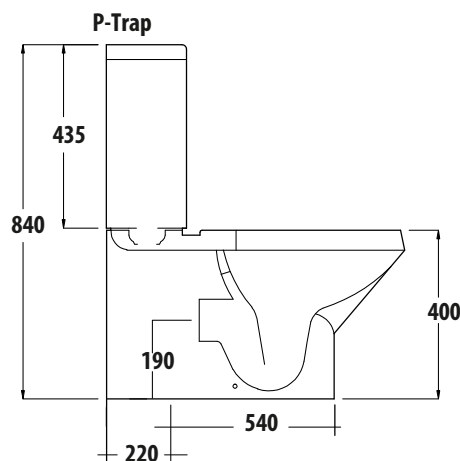

Installation Note:

Rear inlet requires 15mm female BP flush with the finished wall

Jumeirah Back To Wall Back Inlet

FEATURES

- P-Trap
- Boxed rim pan
- Concealed floor fixings
- Cistern with Geberit valves
- Dual back inlet connection
- Urea soft close quick release seat (White only)
- WELS 4 star rated, 4.5/3L

* Tolerance: $\pm 3\%$ on dimensions below 200mm & $\pm 5\%$ for dimensions above 200mm
 All Measurements relate to finish floor or finish wall measurements.
 All information shown are correct at time of printing. 19/03/2015.
 RAK Bathware recommends, that prior to installation all technical specifications be confirmed with current tech specs on our website www.rakbathware.com.au