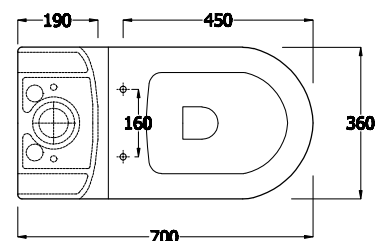

Installation Note:

Rear inlet requires 15mm female BP flush with the finished wall

Jumeirah Back To Wall Back Inlet

FEATURES

- P-Trap
- Boxed rim pan
- Concealed floor fixings
- Cistern with Geberit valves
- Dual back inlet connection
- Urea soft close quick release seat (White only)
- WELS 4 star rated, 4.5/3L

* Tolerance: $\pm 3\%$ on dimensions below 200mm & $\pm 5\%$ for dimensions above 200mm
 All Measurements relate to finish floor or finish wall measurements.
 All information shown are correct at time of printing. 19/03/2015.
 RAK Bathware recommends, that prior to installation all technical specifications be confirmed with current tech specs on our website www.rakbathware.com.au