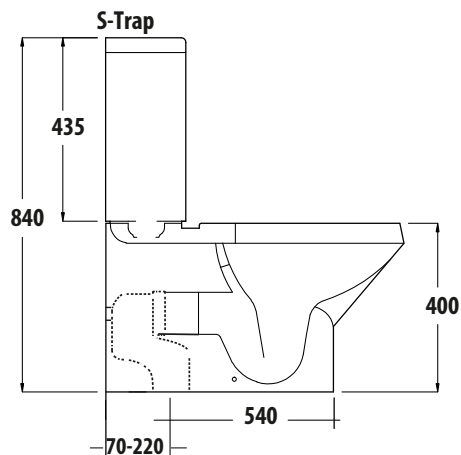

Installation Note:

Rear inlet requires 15mm female BP flush with the finished wall

Jumeirah Back To Wall Back Inlet

FEATURES

- P-Trap
- Boxed rim pan
- Concealed floor fixings
- Cistern with Geberit valves
- Dual back inlet connection
- Urea soft close quick release seat (White only)
- WELS 4 star rated, 4.5/3L

* Tolerance: $\pm 3\%$ on dimensions below 200mm & $\pm 5\%$ for dimensions above 200mm
 All Measurements relate to finish floor or finish wall measurements.
 All information shown are correct at time of printing. 19/03/2015.
 RAK Bathware recommends, that prior to installation all technical specifications be confirmed with current tech specs on our website www.rakbathware.com.au