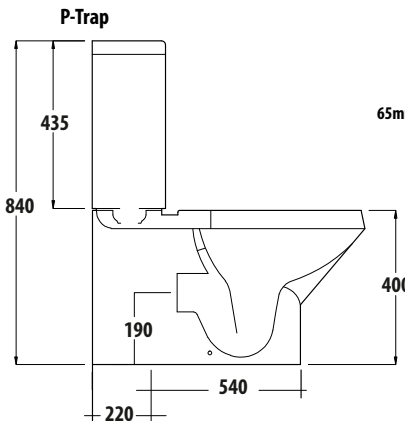

Shown with Urea soft close quick release seat

Jumeirah Back to Wall Bottom Inlet

FEATURES

- P-Trap
- Boxed rim pan
- Concealed floor fixings
- Cistern with Geberit valves
- Bottom right or left inlet connection
- Urea soft close quick release seat (White only)
- WELS 4 star rated, 4.5/3L

www.rakbathware.com.au 1300 661 727

Jumeirah Ivory

Please note: The images used in this tech spec are a reference guide only, the colour may vary from the real product.

* Tolerance: $\pm 3\%$ on dimensions below 200mm & $\pm 5\%$ for dimensions above 200mm
 All Measurements relate to finish floor or finish wall measurements.
 All information shown are correct at time of printing. 19/03/2015.
 RAK Bathware recommends, that prior to installation all technical specifications be confirmed with current tech specs on our website www.rakbathware.com.au