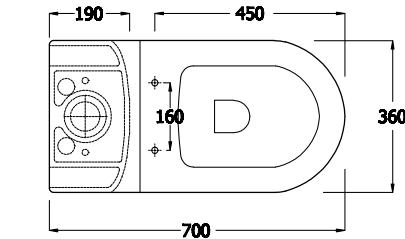

Shown with Urea soft close quick release seat

Jumeirah Back to Wall Bottom Inlet

FEATURES

- P-Trap
- Boxed rim pan
- Concealed floor fixings
- Cistern with Geberit valves
- Bottom right or left inlet connection
- Urea soft close quick release seat (White only)
- WELS 4 star rated, 4.5/3L

WARRANTY

- Vitreous China: 10 year
- Internal valves: 2 year
- Seat: 1 year

AVAILABLE OPTIONS

- Maxi S-Trap vario bend 70-220mm connector
- Back inlet
- ABS soft close seat with stainless steel hinges (Ivory only)
- Colour: White or Ivory

www.rakbathware.com.au 1300 661 727

Jumeirah Ivory

Please note: The images used in this tech spec are a reference guide only, the colour may vary from the real product.

* Tolerance: $\pm 3\%$ on dimensions below 200mm & $\pm 5\%$ for dimensions above 200mm
 All Measurements relate to finish floor or finish wall measurements.
 All information shown are correct at time of printing. 19/03/2015.
 RAK Bathware recommends, that prior to installation all technical specifications be confirmed with current tech specs on our website www.rakbathware.com.au