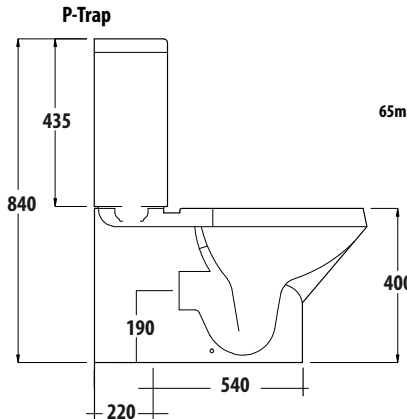

Jumeirah Back to Wall Bottom Inlet

FEATURES

- P-Trap
- Boxed rim pan
- Concealed floor fixings
- Cistern with Geberit valves
- Bottom right or left inlet connection
- Urea soft close quick release seat (White only)
- WELS 4 star rated, 4.5/3L

www.rakbathware.com.au 1300 661 727

Jumeirah Ivory

Please note: The images used in this tech spec are a reference guide only, the colour may vary from the real product.

* Tolerance: $\pm 3\%$ on dimensions below 200mm & $\pm 5\%$ for dimensions above 200mm
 All Measurements relate to finish floor or finish wall measurements.
 All information shown are correct at time of printing. 19/03/2015.
 RAK Bathware recommends, that prior to installation all technical specifications be confirmed with current tech specs on our website www.rakbathware.com.au