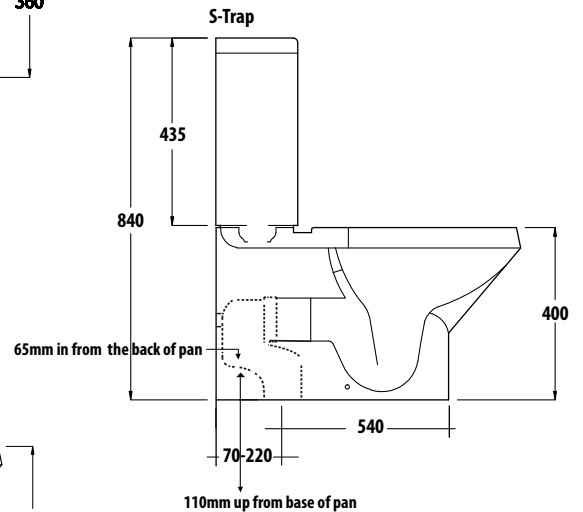

Shown with Urea soft close quick release seat

Jumeirah Back to Wall Bottom Inlet

FEATURES

- P-Trap
- Boxed rim pan
- Concealed floor fixings
- Cistern with Geberit valves
- Bottom right or left inlet connection
- Urea soft close quick release seat (White only)
- WELS 4 star rated, 4.5/3L

WARRANTY

- Vitreous China: 10 year
- Internal valves: 2 year
- Seat: 1 year

AVAILABLE OPTIONS

- Maxi S-Trap vario bend 70-220mm connector
- Back inlet
- ABS soft close seat with stainless steel hinges (Ivory only)
- Colour: White or Ivory

www.rakbathware.com.au 1300 661 727

Jumeirah Ivory

Please note: The images used in this tech spec are a reference guide only, the colour may vary from the real product.

* Tolerance: $\pm 3\%$ on dimensions below 200mm & $\pm 5\%$ for dimensions above 200mm
 All Measurements relate to finish floor or finish wall measurements.
 All information shown are correct at time of printing. 19/03/2015.
 RAK Bathware recommends, that prior to installation all technical specifications be confirmed with current tech specs on our website www.rakbathware.com.au