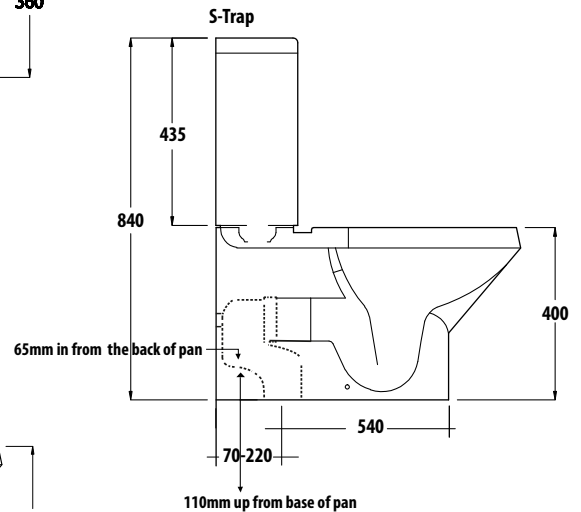

Jumeirah Back to Wall Bottom Inlet

FEATURES

- P-Trap
- Boxed rim pan
- Concealed floor fixings
- Cistern with Geberit valves
- Bottom right or left inlet connection
- Urea soft close quick release seat (White only)
- WELS 4 star rated, 4.5/3L

WARRANTY

- Vitreous China: 10 year
- Internal valves: 2 year
- Seat: 1 year

AVAILABLE OPTIONS

- Maxi S-Trap vario bend 70-220mm connector
- Back inlet
- ABS soft close seat with stainless steel hinges (Ivory only)
- Colour: White or Ivory

www.rakbathware.com.au 1300 661 727

Jumeirah Ivory

Please note: The images used in this tech spec are a reference guide only, the colour may vary from the real product.

* Tolerance: $\pm 3\%$ on dimensions below 200mm & $\pm 5\%$ for dimensions above 200mm
 All Measurements relate to finish floor or finish wall measurements.
 All information shown are correct at time of printing. 19/03/2015.
 RAK Bathware recommends, that prior to installation all technical specifications be confirmed with current tech specs on our website www.rakbathware.com.au