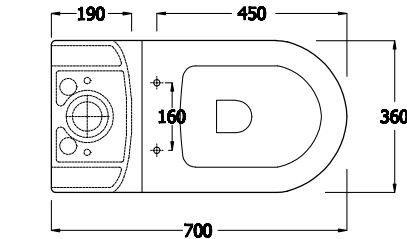

Jumeirah Back to Wall Bottom Inlet

FEATURES

- P-Trap
- Boxed rim pan
- Concealed floor fixings
- Cistern with Geberit valves
- Bottom right or left inlet connection
- Urea soft close quick release seat (White only)
- WELS 4 star rated, 4.5/3L

WARRANTY

- Vitreous China: 10 year
- Internal valves: 2 year
- Seat: 1 year

AVAILABLE OPTIONS

- Maxi S-Trap vario bend 70-220mm connector
- Back inlet
- ABS soft close seat with stainless steel hinges (Ivory only)
- Colour: White or Ivory

www.rakbathware.com.au 1300 661 727

Jumeirah Ivory

Please note: The images used in this tech spec are a reference guide only, the colour may vary from the real product.

* Tolerance: $\pm 3\%$ on dimensions below 200mm & $\pm 5\%$ for dimensions above 200mm
 All Measurements relate to finish floor or finish wall measurements.
 All information shown are correct at time of printing. 19/03/2015.
 RAK Bathware recommends, that prior to installation all technical specifications be confirmed with current tech specs on our website www.rakbathware.com.au