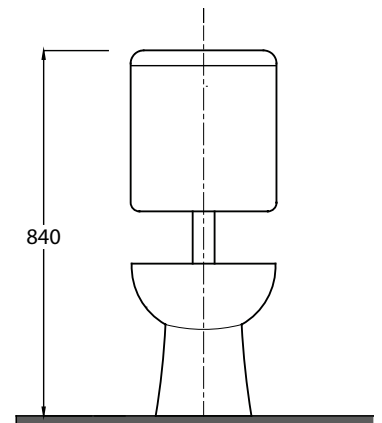

* Tolerance: $\pm 3\%$ on dimensions below 200mm & $\pm 5\%$ for dimensions above 200mm
All Measurements relate to finish floor or finish wall measurements.
All information shown are correct at time of printing, 21/10/2015.
RAK Bathware recommends, that prior to installation all technical specifications
be confirmed with current tech specs on our website www.rakbathware.com.au

Water Mark
AS1172
Lic. WMKA01985
Standards Australia
MADE IN U.A.E.