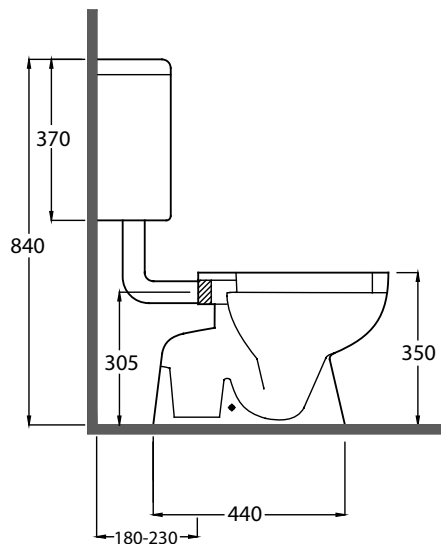

## Junior Suite

### FEATURES

- S-Trap 180-230mm
- Boxed rim pan
- Urea seat with stainless steel hinges
- Ceramic dual flush cistern
- Cistern with WDI valves
- Left or right bottom inlet connection
- White only

### WARRANTY

- Vitreous China: 10 year
- Internal valves: 2 year
- Seat: 1 year

www.rakbathware.com.au 1300 661 727

\* Tolerance:  $\pm 3\%$  on dimensions below 200mm &  $\pm 5\%$  for dimensions above 200mm  
 All Measurements relate to finish floor or finish wall measurements.  
 All information shown are correct at time of printing, 21/10/2015.  
 RAK Bathware recommends, that prior to installation all technical specifications  
 be confirmed with current tech specs on our website [www.rakbathware.com.au](http://www.rakbathware.com.au)