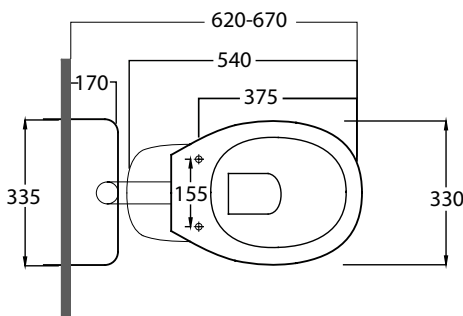

### FEATURES

- S-Trap 180-230mm
- Boxed rim pan
- Urea seat with stainless steel hinges
- Ceramic dual flush cistern
- Cistern with WDI valves
- Left or right bottom inlet connection
- White only

### WARRANTY

- Vitreous China: 10 year
- Internal valves: 2 year
- Seat: 1 year

www.rakbathware.com.au 1300 661 727

\* Tolerance:  $\pm 3\%$  on dimensions below 200mm &  $\pm 5\%$  for dimensions above 200mm  
 All Measurements relate to finish floor or finish wall measurements.  
 All information shown are correct at time of printing, 21/10/2015.  
 RAK Bathware recommends, that prior to installation all technical specifications  
 be confirmed with current tech specs on our website [www.rakbathware.com.au](http://www.rakbathware.com.au)