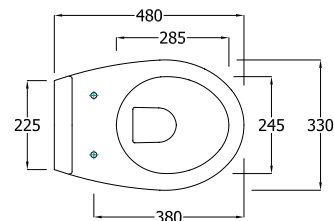

www.rakbathware.com.au 1300 661 727

Junior Wall Faced Pan Geberit Sigma 75 Inwall Cistern

FEATURES

- ▶ P-trap
- ▶ Geberit frameless Inwall cistern
- ▶ Standard seat
- ▶ White only

Bolero

Sigma 20

Sigma 50

WARRANTY

- ▶ Vitreous China: 10 year
- ▶ Seat: 1 year
- ▶ Internal valves: 3 year
- ▶ Mechanical push access plate: 3 year
- ▶ Concealed cistern tank: 10 year

AVAILABLE OPTIONS

- ▶ Buttons:
 - Bolero:** bright chrome, satin chrome
 - Sigma 20:** bright chrome, satin chrome, black plate with chrome button
 - Sigma 50:** white plate with chrome button, black plate with chrome button

In wall cistern Frameless

* Tolerance: $\pm 3\%$ on dimensions below 200mm & $\pm 5\%$ for dimensions above 200mm
 All Measurements relate to finish floor or finish wall measurements.
 All information shown are correct at time of printing, 24/03/2015.
 RAK Bathware recommends, that prior to installation all technical specifications be confirmed with current tech specs on our website www.rakbathware.com.au