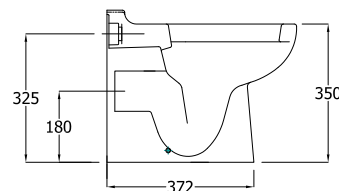

www.rakbathware.com.au 1300 661 727

Junior Wall Faced Pan Geberit Sigma 75 Inwall Cistern

FEATURES

- ▶ P-trap
- ▶ Geberit frameless Inwall cistern
- ▶ Standard seat
- ▶ White only

Bolero

Sigma 20

Sigma 50

WARRANTY

- ▶ Vitreous China: 10 year
- ▶ Seat: 1 year
- ▶ Internal valves: 3 year
- ▶ Mechanical push access plate: 3 year
- ▶ Concealed cistern tank: 10 year

AVAILABLE OPTIONS

- ▶ Buttons:
 - Bolero:** bright chrome, satin chrome
 - Sigma 20:** bright chrome, satin chrome, black plate with chrome button
 - Sigma 50:** white plate with chrome button, black plate with chrome button

In wall cistern Frameless

* Tolerance: $\pm 3\%$ on dimensions below 200mm & $\pm 5\%$ for dimensions above 200mm
 All Measurements relate to finish floor or finish wall measurements.
 All information shown are correct at time of printing, 24/03/2015.
 RAK Bathware recommends, that prior to installation all technical specifications be confirmed with current tech specs on our website www.rakbathware.com.au