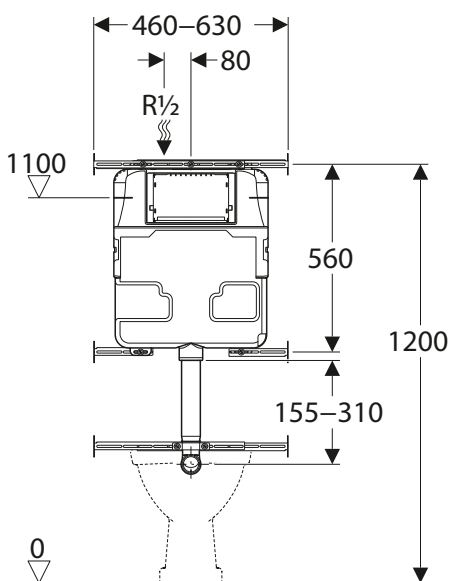

- ▶ Vitreous China: 10 year
- ▶ Seat: 1 year
- ▶ Internal valves: 3 year
- ▶ Mechanical push access plate: 3 year
- ▶ Concealed cistern tank: 10 year

AVAILABLE OPTIONS

- ▶ Buttons:
 - Bolero:** bright chrome, satin chrome
 - Sigma 20:** bright chrome, satin chrome, black plate with chrome button
 - Sigma 50:** white plate with chrome button, black plate with chrome button

In wall cistern Frameless

* Tolerance: $\pm 3\%$ on dimensions below 200mm & $\pm 5\%$ for dimensions above 200mm
 All Measurements relate to finish floor or finish wall measurements.
 All information shown are correct at time of printing, 24/03/2015.
 RAK Bathware recommends, that prior to installation all technical specifications be confirmed with current tech specs on our website www.rakbathware.com.au