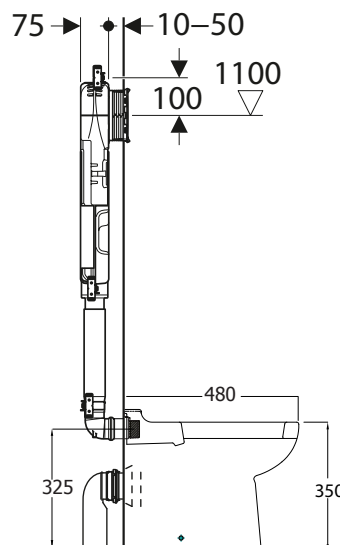

www.rakbathware.com.au 1300 661 727

Junior Wall Faced Pan Geberit Sigma 75 Inwall Cistern

FEATURES

- ▶ P-trap
- ▶ Geberit frameless Inwall cistern
- ▶ Standard seat
- ▶ White only

Bolero

Sigma 20

Sigma 50

WARRANTY

- ▶ Vitreous China: 10 year
- ▶ Seat: 1 year
- ▶ Internal valves: 3 year
- ▶ Mechanical push access plate: 3 year
- ▶ Concealed cistern tank: 10 year

AVAILABLE OPTIONS

- ▶ Buttons:
 - Bolero:** bright chrome, satin chrome
 - Sigma 20:** bright chrome, satin chrome, black plate with chrome button
 - Sigma 50:** white plate with chrome button, black plate with chrome button

In wall cistern Frameless

* Tolerance: $\pm 3\%$ on dimensions below 200mm & $\pm 5\%$ for dimensions above 200mm
 All Measurements relate to finish floor or finish wall measurements.
 All information shown are correct at time of printing, 24/03/2015.
 RAK Bathware recommends, that prior to installation all technical specifications be confirmed with current tech specs on our website www.rakbathware.com.au