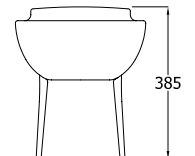

www.rakbathware.com.au 1300 661 727

Junior Wall Faced Pan Geberit Sigma 75 Inwall Cistern

FEATURES

- ▶ P-trap
- ▶ Geberit frameless Inwall cistern
- ▶ Standard seat
- ▶ White only

Bolero

Sigma 20

Sigma 50

WARRANTY

- ▶ Vitreous China: 10 year
- ▶ Seat: 1 year
- ▶ Internal valves: 3 year
- ▶ Mechanical push access plate: 3 year
- ▶ Concealed cistern tank: 10 year

AVAILABLE OPTIONS

- ▶ Buttons:
 - Bolero:** bright chrome, satin chrome
 - Sigma 20:** bright chrome, satin chrome, black plate with chrome button
 - Sigma 50:** white plate with chrome button, black plate with chrome button

In wall cistern Frameless

* Tolerance: $\pm 3\%$ on dimensions below 200mm & $\pm 5\%$ for dimensions above 200mm
 All Measurements relate to finish floor or finish wall measurements.
 All information shown are correct at time of printing, 24/03/2015.
 RAK Bathware recommends, that prior to installation all technical specifications be confirmed with current tech specs on our website www.rakbathware.com.au