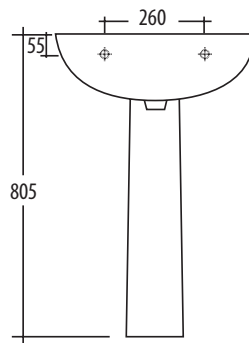

Lara

Pedestal Basin

FEATURES

- 510 x 405mm with overflow
- Mounting bolts
- Colour: White

WARRANTY

- Vitreous China: 10 year

AVAILABLE OPTIONS

- 1 or 3 tap holes
- Colour: Ivory

VOLUME

- 3.5 Litres

www.rakbathware.com.au 1300 661 727

Tap, overflow ring & pop up waste is not included

Lara Ivory

Back View

Side View

Please note: The images used in this tech spec are a reference guide only, the colour may vary from the real product.

* Tolerance: $\pm 3\%$ on dimensions below 200mm & $\pm 5\%$ for dimensions above 200mm
 All Measurements relate to finish floor or finish wall measurements.
 All information shown are correct at time of printing, 13/03/2015.
 RAK Bathware recommends, that prior to installation all technical specifications be confirmed with current tech specs on our website www.rakbathware.com.au