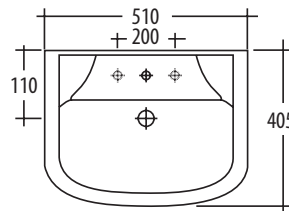

### FEATURES

- 510 x 405mm with overflow
- Mounting bolts
- Colour: White

### VOLUME

- 3.5 Litres

[www.rakbathware.com.au](http://www.rakbathware.com.au) 1300 661 727

Tap, overflow ring & pop up waste is not included

Lara Ivory

### Back View

### Side View

**Please note: The images used in this tech spec are a reference guide only, the colour may vary from the real product.**

\* Tolerance:  $\pm 3\%$  on dimensions below 200mm &  $\pm 5\%$  for dimensions above 200mm  
All Measurements relate to finish floor or finish wall measurements.  
All information shown are correct at time of printing, 13/03/2015.  
RAK Bathware recommends, that prior to installation all technical specifications be confirmed with current tech specs on our website [www.rakbathware.com.au](http://www.rakbathware.com.au)