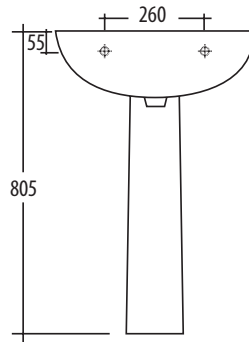

### FEATURES

- 510 x 405mm with overflow
- Mounting bolts
- Colour: White

### VOLUME

- 3.5 Litres

[www.rakbathware.com.au](http://www.rakbathware.com.au) 1300 661 727

Tap, overflow ring & pop up waste is not included

Lara Ivory

### Back View

### Side View

**Please note: The images used in this tech spec are a reference guide only, the colour may vary from the real product.**

\* Tolerance:  $\pm 3\%$  on dimensions below 200mm &  $\pm 5\%$  for dimensions above 200mm  
All Measurements relate to finish floor or finish wall measurements.  
All information shown are correct at time of printing, 13/03/2015.  
RAK Bathware recommends, that prior to installation all technical specifications be confirmed with current tech specs on our website [www.rakbathware.com.au](http://www.rakbathware.com.au)