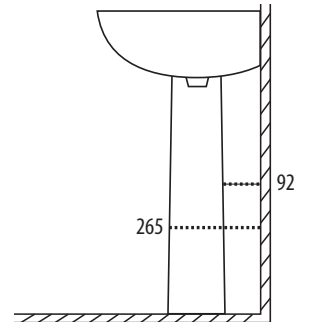

### FEATURES

- 510 x 405mm with overflow
- Mounting bolts
- Colour: White

### VOLUME

- 3.5 Litres

[www.rakbathware.com.au](http://www.rakbathware.com.au) 1300 661 727

Tap, overflow ring & pop up waste is not included

Lara Ivory

### Back View

### Side View

**Please note: The images used in this tech spec are a reference guide only, the colour may vary from the real product.**

\* Tolerance:  $\pm 3\%$  on dimensions below 200mm &  $\pm 5\%$  for dimensions above 200mm  
All Measurements relate to finish floor or finish wall measurements.  
All information shown are correct at time of printing, 13/03/2015.  
RAK Bathware recommends, that prior to installation all technical specifications be confirmed with current tech specs on our website [www.rakbathware.com.au](http://www.rakbathware.com.au)