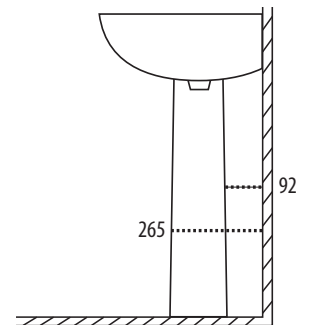

Lara

Pedestal Basin

FEATURES

- 510 x 405mm with overflow
- Mounting bolts
- Colour: White

WARRANTY

- Vitreous China: 10 year

AVAILABLE OPTIONS

- 1 or 3 tap holes
- Colour: Ivory

VOLUME

- 3.5 Litres

www.rakbathware.com.au 1300 661 727

Tap, overflow ring & pop up waste is not included

Lara Ivory

Back View

Side View

Please note: The images used in this tech spec are a reference guide only, the colour may vary from the real product.

* Tolerance: $\pm 3\%$ on dimensions below 200mm & $\pm 5\%$ for dimensions above 200mm
 All Measurements relate to finish floor or finish wall measurements.
 All information shown are correct at time of printing, 13/03/2015.
 RAK Bathware recommends, that prior to installation all technical specifications be confirmed with current tech specs on our website www.rakbathware.com.au