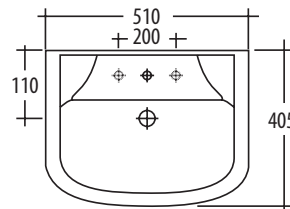

Lara

Pedestal Basin

FEATURES

- 510 x 405mm with overflow
- Mounting bolts
- Colour: White

WARRANTY

- Vitreous China: 10 year

AVAILABLE OPTIONS

- 1 or 3 tap holes
- Colour: Ivory

VOLUME

- 3.5 Litres

www.rakbathware.com.au 1300 661 727

Tap, overflow ring & pop up waste is not included

Lara Ivory

Back View

Side View

Please note: The images used in this tech spec are a reference guide only, the colour may vary from the real product.

* Tolerance: $\pm 3\%$ on dimensions below 200mm & $\pm 5\%$ for dimensions above 200mm
 All Measurements relate to finish floor or finish wall measurements.
 All information shown are correct at time of printing, 13/03/2015.
 RAK Bathware recommends, that prior to installation all technical specifications be confirmed with current tech specs on our website www.rakbathware.com.au