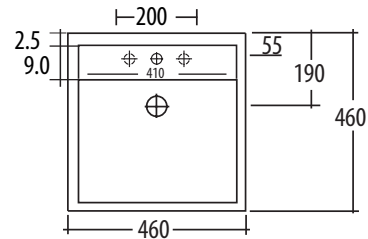

RAK BATHWARE

Nova Semi Recessed Basin

FEATURES

- ▶ 460 x 460mm with overflow
- ▶ White only

WARRANTY

- ▶ Fire clay: 3 year

AVAILABLE OPTIONS

- ▶ 1 or 3 tap holes

VOLUME

- ▶ 4.6 Litres

www.rakbathware.com.au 1300 661 727

Tap, overflow ring & pop up waste is not included

Installation Note:

Flexible sealant must be used to install basin.

* Tolerance: $\pm 3\%$ on dimensions below 200mm & $\pm 5\%$ for dimensions above 200mm
All Measurements relate to finish floor or finish wall measurements.
All information shown are correct at time of printing, 13/03/2015.
RAK Bathware recommends, that prior to installation all technical specifications be confirmed with current tech specs on our website www.rakbathware.com.au