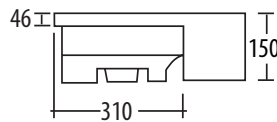

RAK BATHWARE

Nova Semi Recessed Basin

FEATURES

- ▶ 460 x 460mm with overflow
- ▶ White only

WARRANTY

- ▶ Fire clay: 3 year

AVAILABLE OPTIONS

- ▶ 1 or 3 tap holes

VOLUME

- ▶ 4.6 Litres

www.rakbathware.com.au 1300 661 727

Tap, overflow ring & pop up waste is not included

Installation Note:

Flexible sealant must be used to install basin.

* Tolerance: $\pm 3\%$ on dimensions below 200mm & $\pm 5\%$ for dimensions above 200mm
All Measurements relate to finish floor or finish wall measurements.
All information shown are correct at time of printing, 13/03/2015.
RAK Bathware recommends, that prior to installation all technical specifications be confirmed with current tech specs on our website www.rakbathware.com.au