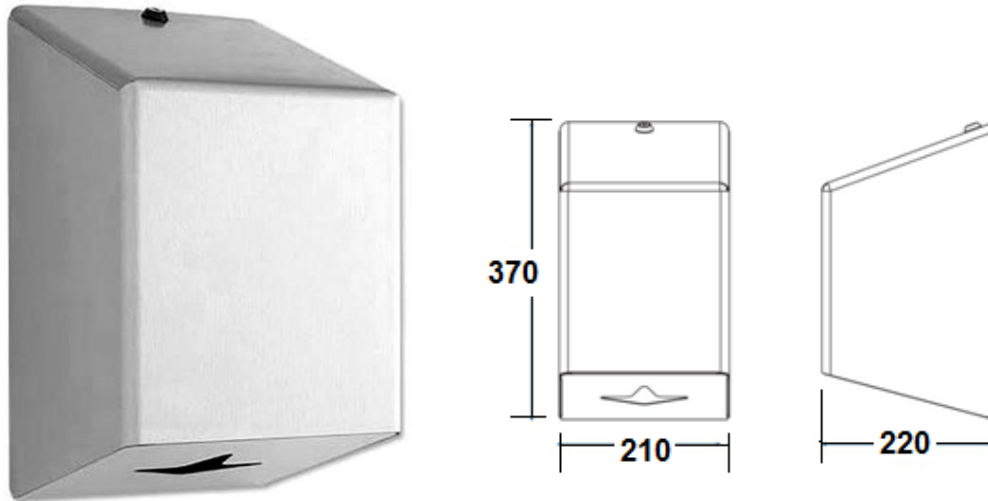

TECHNICAL DATA
CENTRE FEED PAPER TOWEL DISPENSER
STAINLESS STEEL

MODEL S-128

Size: (WHD) 210mm x 370mm x 220mm

Material: Type 304 - 1.0mm stainless steel with a satin finish

Construction:

The unit has a tumbler lock and the cover swings away for loading

Capacity:

One standard roll of centre feed paper towel

Installation :

Secure to wall with mounting screws at holes provided.

Phone: (02) 95344031

Fax: (02) 95841030

www.starwashroom.com.au

Email: info@starwashroom.com.au