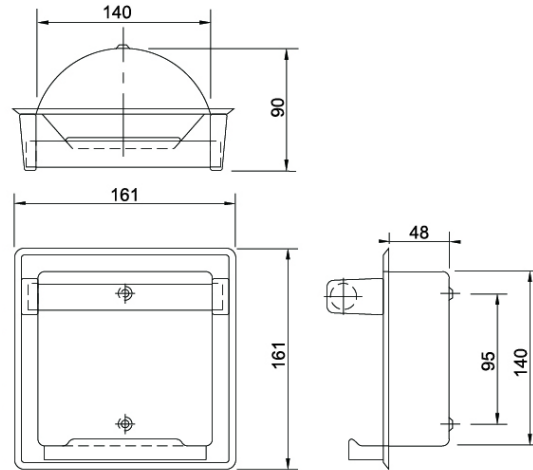

TECHNICAL DATA RECESSED SOAP DISH WITH BAR

MODEL S-420

Size:

(WHD) 161mm x161mm x 90mm

Material: Stainless steel with a bright polished finish

Construction:

Fabricated from heavy gauge 304 bright polished stainless steel

Installation:

Requires a wall opening 145mm wide x 145mm high x 50mm deep

Secure with mounting screws using the holes provided

Phone: (02) 95344031

Fax: (02) 95841030

www.starwashroom.com.au

Email: info@starwashroom.com.au