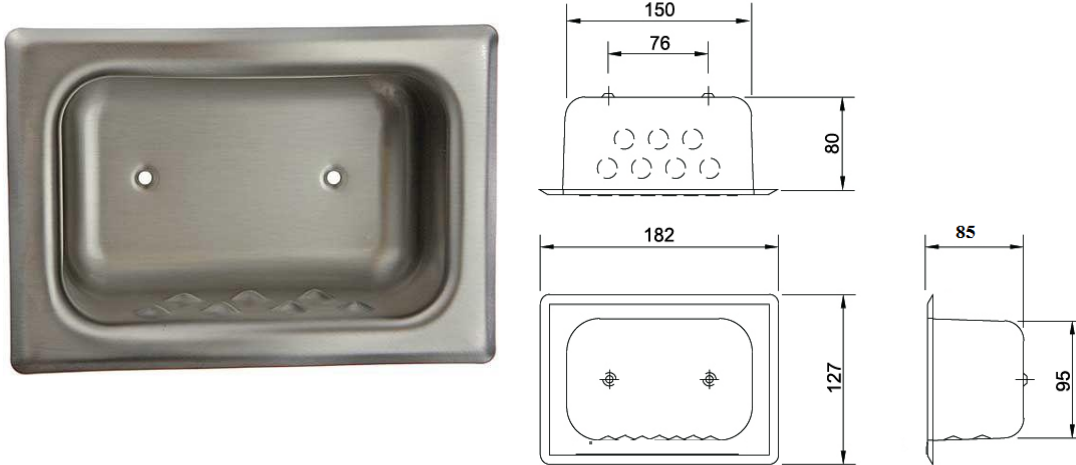

TECHNICAL DATA
SOAP DISH
RECESSED MOUNTED

MODEL S-423

Size:
(WHD) 182mm x 127mm x 85mm

Material:
Fabricated from heavy gauge type 304 stainless steel with a satin finish

Installation:
Requires wall opening 155mm wide x 100mm high x 90mm deep
Secure with mounting screws using the holes provided