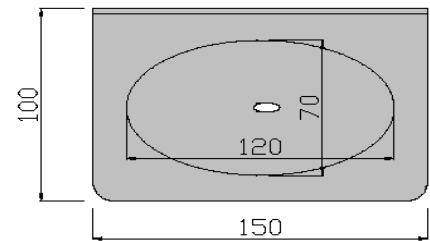

TECHNICAL DATA
SOAP DISH
SURFACE MOUNTED

MODEL S-425

Size:
(WHD) 150mm x 37mm x 100mm

Material:
The dish is fabricated from 3.0mm 304 stainless steel with a satin finish

Installation:
Secure with mounting screws using the holes provided