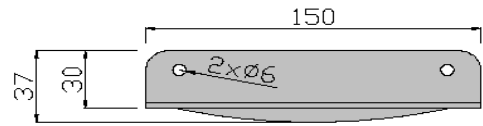

TECHNICAL DATA
SOAP DISH
SURFACE MOUNTED

MODEL S-425

Size:
(WHD) 150mm x 37mm x 100mm

Material:
The dish is fabricated from 3.0mm 304 stainless steel with a satin finish

Installation:
Secure with mounting screws using the holes provided