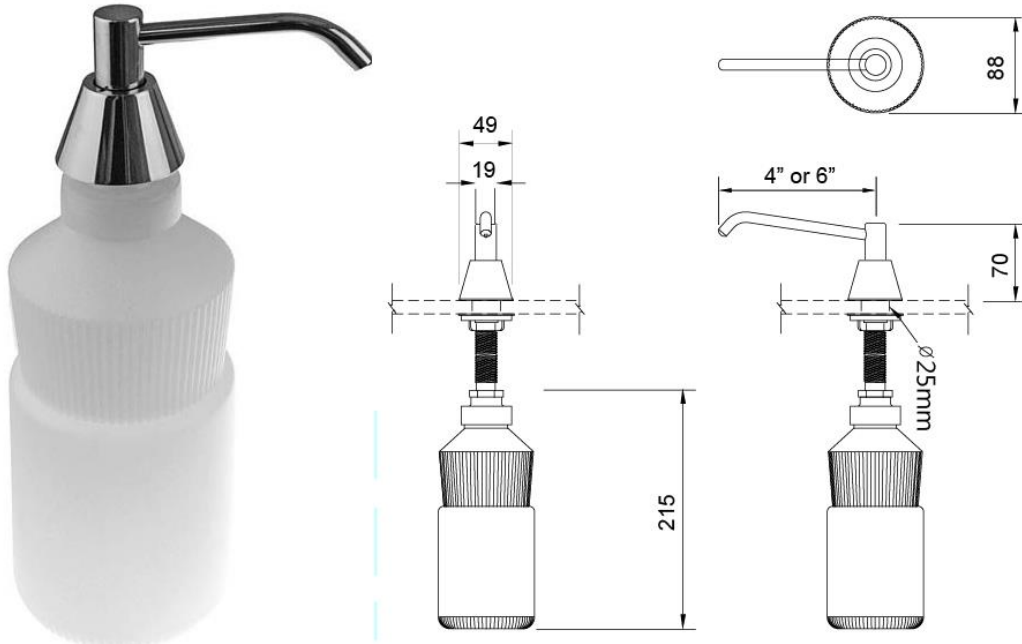

TECHNICAL DATA

MODEL S-464-100mm spout
S-466-150mm spout

BENCH MOUNTED LIQUID SOAP DISPENSER

S-464 with 100mm spout
S-466 with 150mm spout

Size:
(WHD) 88mm x 310mm x 190mm

Construction:

Spout - 100mm / 150mm long polished stainless steel

Collar - Chrome plated brass

Bottle - Plastic

Capacity - 1000 ml (1 litre)

Operation:

The push-in valve dispenses a measured amount of liquid soap
Locked filler top opens with the special key provided

Installation