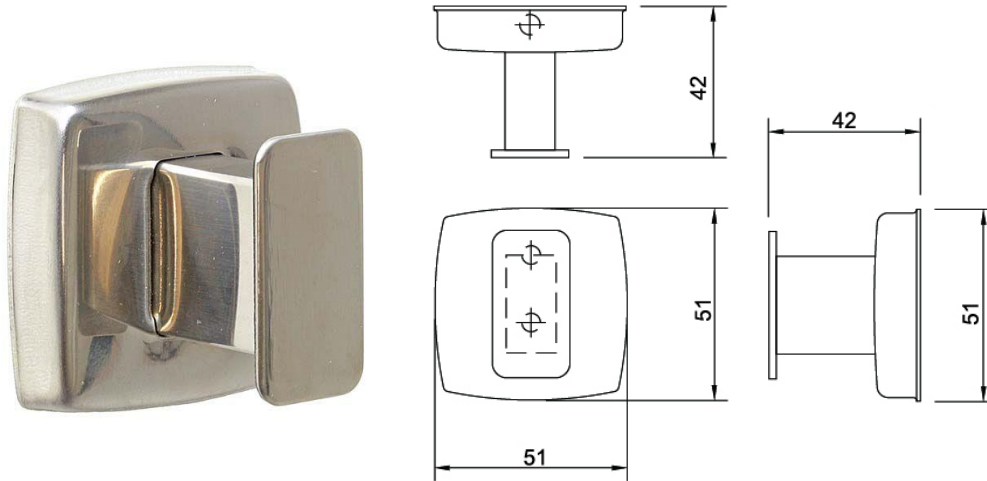

TECHNICAL DATA SINGLE ROBE HOOK

MODEL S-582

Size:
(WHD) 51mm x 51mm x 42mm

Material:
Fabricated from type 304 Stainless steel with a bright polished finish

Optional: S-5826 As above with a satin finish

Installation:
Secure the mounting bracket the wall with mounting screws using the holes provided
With the escutcheon set screw placed at the bottom, align the top end of the escutcheon interior to the top of the wall bracket. Then pivot the escutcheon plate down into position and tighten the concealed set screw