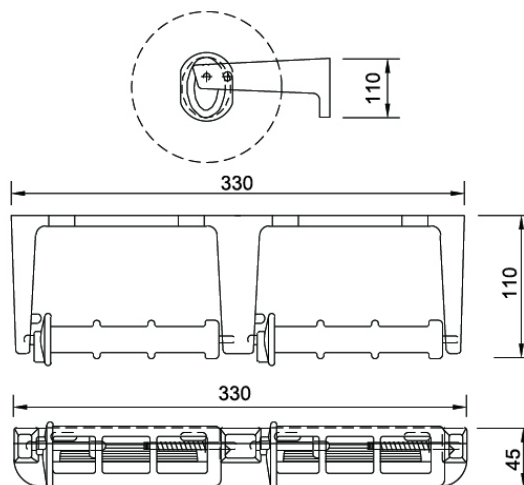

TECHNICAL DATA DOUBLE TOILET TISSUE DISPENSER

MODEL S-6102

Size:
(WHD) 330mm x 45mm x 110mm

Material:
Manufactured from cast aluminium with a silver-gray painted finish
Theft resistant ABS plastic no waste rocking action spindle

Capacity:
2 standard core toilet tissue rolls

Operation:
Remove the tissue roll core to access the special locking latch and reload a new roll

Installation:
Secures to the wall with mounting screws using the holes provided