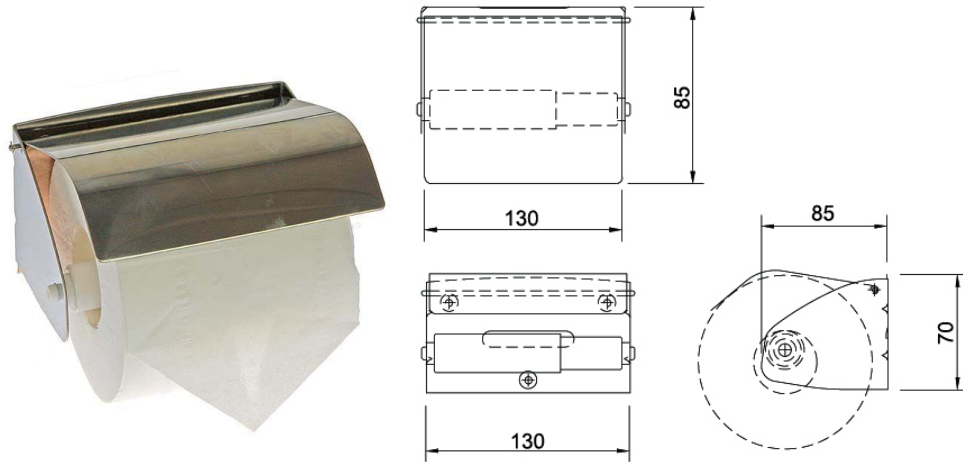

TECHNICAL DATA TOILET TISSUE DISPENSER HOODED

MODEL S-612

Size:
(WHD) 130mm x 70mm x 85mm

Construction:
Fabricated from type 304 stainless steel with a bright polished finish
ABS plastic spindle

Capacity:
One standard core toilet tissue roll