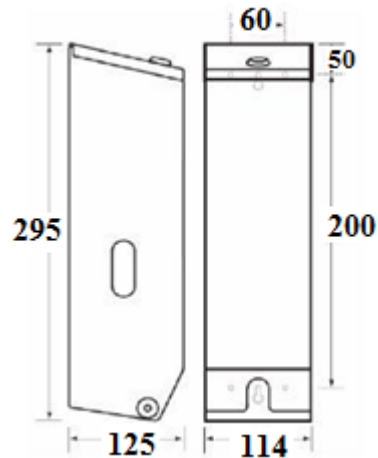

TECHNICAL DATA
DUAL ROLL TOILET TISSUE DISPENSER
SURFACE MOUNTED
WHITE POWDER COATED FINISH

MODEL S-622-8

Size:
(WHD) 114mm x 295mm x 125mm

Material:
The lockable unit is fabricated from zinc-annealed steel with a white powder coated finish

Optional: S-622
As above fabricated from type 304 stainless steel with a satin finish

Capacity:
2 rolls of standard core toilet tissue

Installation:
Secures to the wall with mounting screws using the holes provided