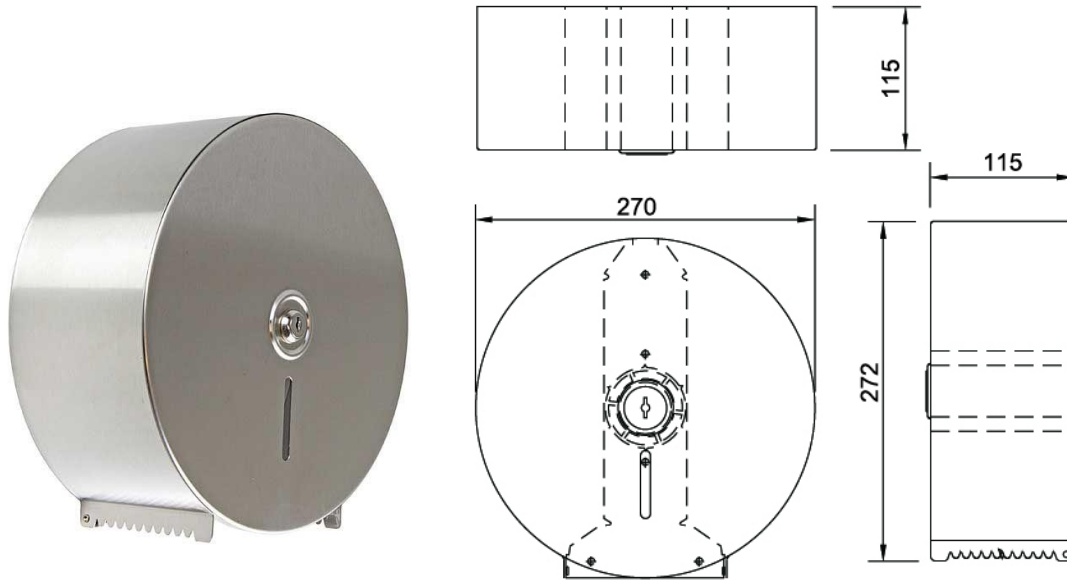

TECHNICAL DATA
JUMBO ROLL TOILET TISSUE DISPENSER
SURFACE MOUNTED

MODEL S-628-1

Size:
(WHD) 270mm x 272mm x 115mm

Material:
The lockable unit is fabricated from type 304 - 0.7mm stainless steel with a satin finish

Capacity:
One jumbo roll toilet tissue

Installation:
Secures to the wall with mounting screws using the holes provided

Phone: (02) 95344031
Fax: (02) 95841030
www.starwashroom.com.au
Email: info@starwashroom.com.au
ABN: 78 146 670 493 | ACN: 146 670 493
Unit 2 , 41-45 Lorraine St , Peakhurst NSW 2210
P O Box 2210 , Peakhurst NSW 2210