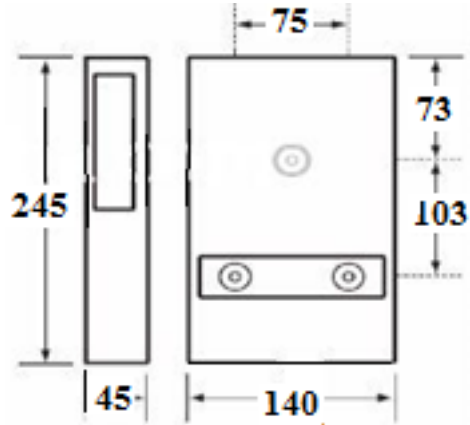

**TECHNICAL DATA
INTERLEAVED TOILET TISSUE DISPENSER
SURFACE MOUNTED
STAINLESS STEEL SATIN FINISH**

MODEL S-660

Size: (WHD) 140mm x 245mm x 45mm

Material: Type 304 - 0.7mm stainless steel with a satin finish

Capacity:

Two packs of interleafed pack toilet tissue

Installation:

Secures to the wall with mounting screws using the holes provided

Phone: (02) 95344031

Fax: (02) 95841030

www.starwashroom.com.au

Email: info@starwashroom.com.au