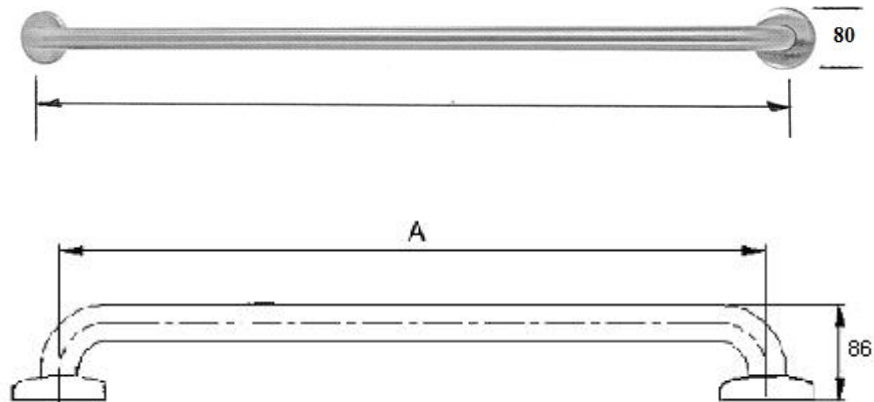

# TECHNICAL DATA STRAIGHT GRAB RAIL

MODEL S32-010

## S32-010

Lengths available – 300mm, 450mm, 600mm, 750mm, 800mm, 900mm, 1000 and 1200mm

### Material:

32mm Type 304 Stainless steel with a satin finish

### Construction:

Rail- Type 304 - 1.2mm stainless steel

Flanges: Type 304 - 3.0mm stainless steel with 3 fixing holes fully welded to the rail

Cover: Type 304 - 0.7mm stainless steel with snap fitting flange covers